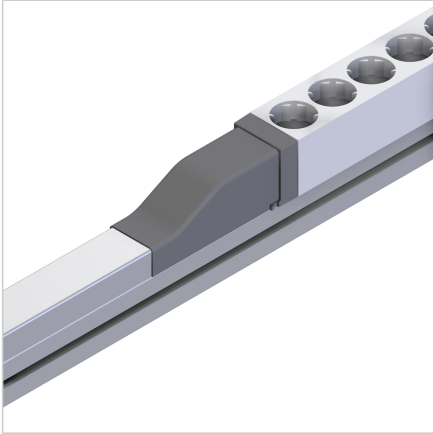

## ADAPTER CAP CONNECTOR STRIP FOR CABLE DUCT 45

Code: 221154/1

Adapter cover for conduit 45, allowing easy connection and neat finishing of aluminum cable ducts.

[Link to the product →](#)

### Technical data/items supplied

- ABS, Injection Mould, grey
- Weight = 0.034 kg/piece

### Applications

- Cover of cabel canal 45 AL

### Assembly

- Clip onto cable conduit 45