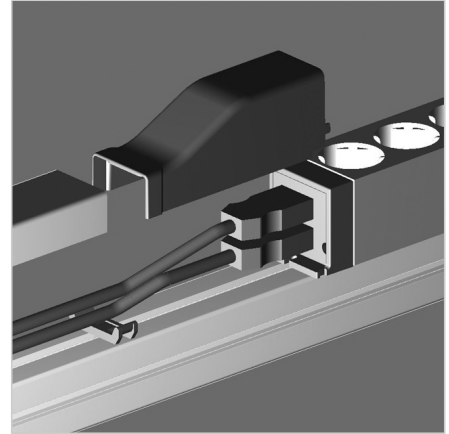

## ADAPTER CAP CONNECTOR STRIP FOR CABLE DUCT 45

Code: 221154/1

Adapter cover for conduit 45, allowing easy connection and neat finishing of aluminum cable ducts.

[Link to the product →](#)

### Technical data/items supplied

- ABS, Injection Mould, grey
- Weight = 0.034 kg/piece

### Applications

- Cover of cabel canal 45 AL

### Assembly

- Clip onto cable conduit 45