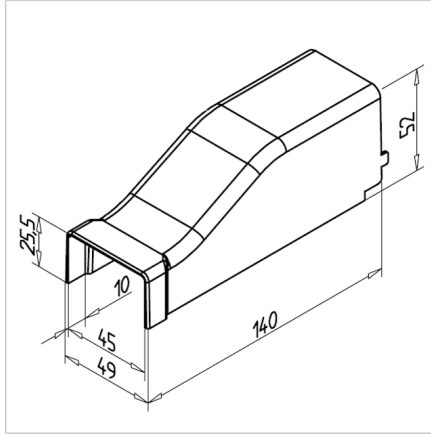

## ADAPTER CAP CONNECTOR STRIP FOR CABLE DUCT 45

Code: 221154/1

Adapter cover for conduit 45, allowing easy connection and neat finishing of aluminum cable ducts.

[Link to the product →](#)

### Technical data/items supplied

- ABS, Injection Mould, grey
- Weight = 0.034 kg/piece