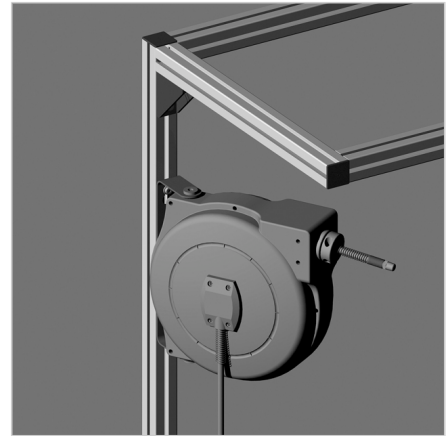

AUTOM. HOSE REWINDER

Code: 320583/0

[Link to the product →](#)

Technical data/items supplied

- Plastic, blue/ black
- Hose retractor with PU-hose and stopper incl. 1 m connecting hose
- Dimensions (LxWxH) 325 x 275 x 185 mm
- Hose length 8 m
- Connection In/outlet 1/4"
- max. pressure 10 bar
- Weight = 3.433 kg/piece

Applications

- Automatic hose reel made of plastic
- Multiple arrester per turn
- disengageable locking

Assembly

- Fasten to profile with supplied hardware