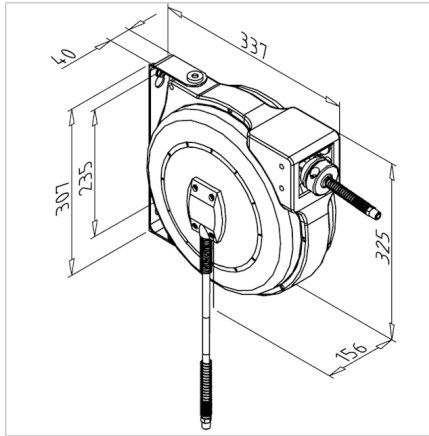

AUTOM. HOSE REWINDER

Code: 320583/0

[Link to the product →](#)

Technical data/items supplied

- Plastic, blue/ black
- Hose retractor with PU-hose and stopper incl. 1 m connecting hose
- Dimensions (LxWxH) 325 x 275 x 185 mm
- Hose length 8 m
- Connection In/outlet 1/4"
- max. pressure 10 bar
- Weight = 3.433 kg/piece

Applications

- Automatic hose reel made of plastic
- Multiple arrester per turn
- disengageable locking

Assembly

- Fasten to profile with supplied hardware