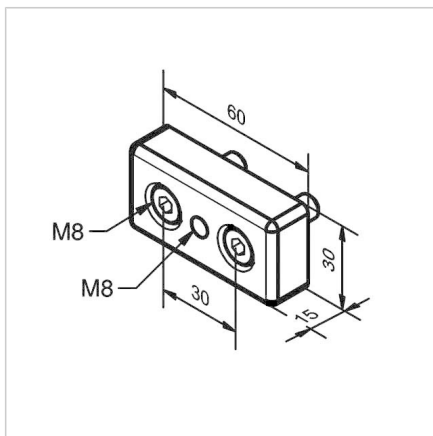

BASE AND TRANSPORT PLATE 30X60 M08

Code: 212114/0

Base plate 30x60 M08 for mounting hinged feet and wheels on aluminium profiles, providing flexible and stable support for various constructions.

[Link to the product →](#)

Technical data/items supplied

- Aluminium, Pressure die-casting, powder-coated, grey
- Fastening kit
- Weight = 0.084 kg/piece

Applications

- Fixing of hinged feet and castors
- Conductive variant **part no.** [21.2114/6/0](#)

Assembly

y

- Use fixing material supplied to fix to the end face of the profile