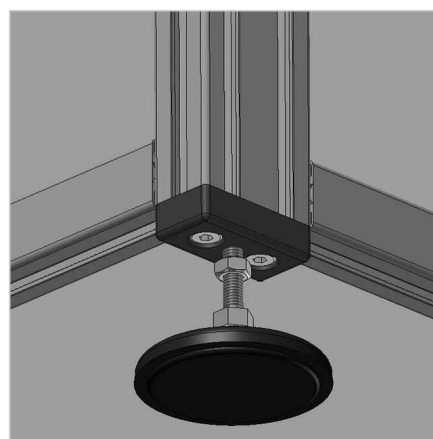

BASE AND TRANSPORT PLATE 30X60 M08

Code: 212114/0

Base plate 30x60 M08 for mounting hinged feet and wheels on aluminium profiles, providing flexible and stable support for various constructions.

[Link to the product →](#)

Technical data/items supplied

- Aluminium, Pressure die-casting, powder-coated, grey
- Fastening kit
- Weight = 0.084 kg/piece

Applications

- Fixing of hinged feet and castors
- Conductive variant **part no.** 21.2114/6/0

Assembly

y

- Use fixing material supplied to fix to the end face of the profile