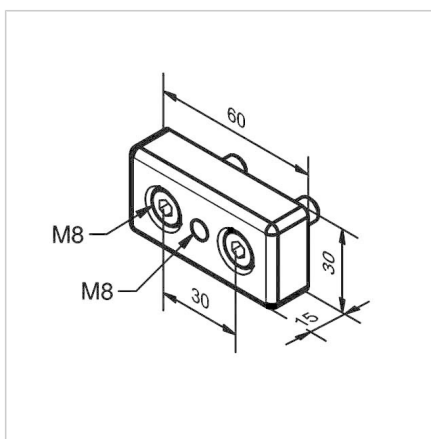

BASE AND TRANSPORT PLATE 30X60 M08

Code: 212114/0

Base plate 30x60 M08 for mounting hinged feet and wheels on aluminium profiles, providing flexible and stable support for various constructions.

[Link to the product →](#)

Technical data/items supplied

- Aluminium, Pressure die-casting, powder-coated, grey
- Fastening kit
- Weight = 0.084 kg/piece

Applications

- Fixing of hinged feet and castors
- Conductive variant **part no.** 21.2114/6/0

Assembly

y

- Use fixing material supplied to fix to the end face of the profile