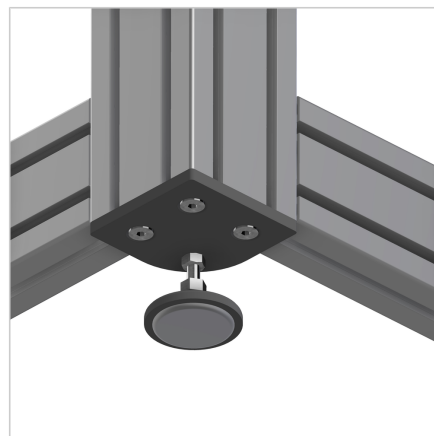

## BASE AND TRANSPORT PLATE 90X90X45

Code: 212505/0

Connecting plate 90x90x45 for strong and precise joining of aluminium profiles. Ideal for reinforcing frames and creating stable constructions.

[Link to the product →](#)

### Technical data/items supplied

- Steel, powder-coated, grey
- With fastening material steel, zinc plated
- Weight = 0.488 kg/piece

### Applications

- To profile 90 x 90 x 45 **part no. 200984/0**
- For fixing articulated feet and rollers

### Assembly

- Front attachment to profile with supplied hardware