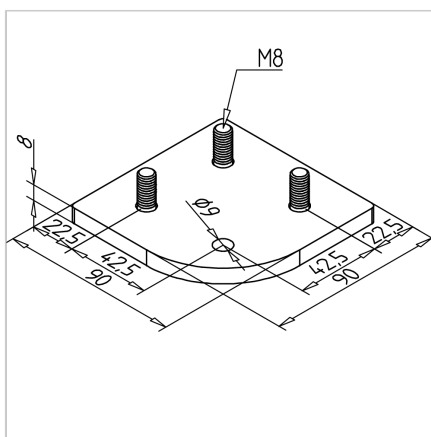

## BASE AND TRANSPORT PLATE 90X90X45

Code: 212505/0

Connecting plate 90x90x45 for strong and precise joining of aluminium profiles. Ideal for reinforcing frames and creating stable constructions.

[Link to the product →](#)

### Technical data/items supplied

- Steel, powder-coated, grey
- With fastening material steel, zinc plated
- Weight = 0.488 kg/piece

### Applications

- To profile 90 x 90 x 45 **part no. 200984/0**
- For fixing articulated feet and rollers

### Assembly

- Front attachment to profile with supplied hardware