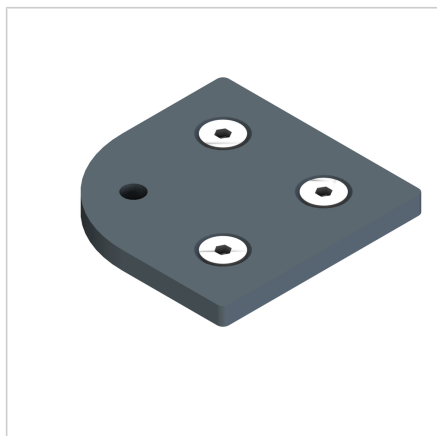

## BASE AND TRANSPORT PLATE 90X90X45

Code: 212505/0

Connecting plate 90x90x45 for strong and precise joining of aluminium profiles. Ideal for reinforcing frames and creating stable constructions.

[Link to the product →](#)

### Technical data/items supplied

- Steel, powder-coated, grey
- With fastening material steel, zinc plated
- Weight = 0.488 kg/piece

### Applications

- To profile 90 x 90 x 45 **part no. 200984/0**
- For fixing articulated feet and rollers