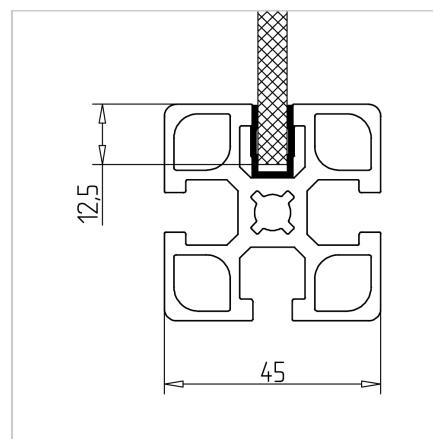

CLAMP/COVER PROFILE SILVER L=2m

Code: 221179/0

Cover profile 45 in silver color for aesthetic finishing and protection of aluminium profiles series 45, suitable for groove closing or panel insertion.

[Link to the product →](#)

Technical data/items supplied

- PVC, extruded, silver
- Weight = 0.060 kg/m
- Bar length = 2 m

Applications

- Mounted with groove inwards: For closing profile grooves
- **Mounted with the groove to the outside:**
For the absorption of surface elements up to 6 mm thickness, dimensional compensation by silicone or sponge rubber cord **part no.** 22.1102/0

Assembly

- Snap or slip into profile groove