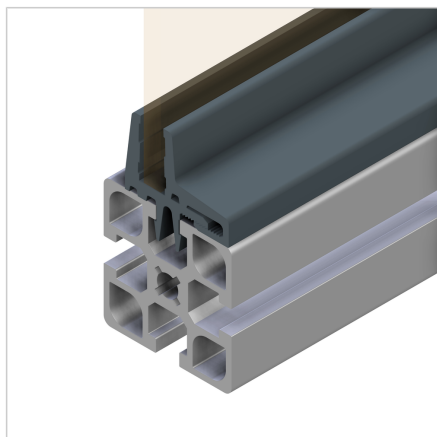

CLAMPING PROFILE PVC BLACK L=2m

Code: 221080/0

[Link to the product →](#)

Technical data/items supplied

- PVC, extruded, black
- Also available in grey on request, **Part no. 221092/0**
- Weight = 0.550 kg/m
- Bar length = 2 m

Applications

- Fixation surface elements with a maximum strength of 8 mm
- For surface elements smaller than 4 mm, a moss rubber strip must be inserted
- Windows, doors
- No free space between profile and panel element
- Also suitable for corrugated mesh

Assembly

- Snap socket half into profile groove
- Insert the panel element
- Press clamping half firmly on socket half
- To install surface elements less than 4 mm thick, the insertion of an additional sponge rubber strip or similar is recommended, e.g. our flat sponge rubber tape 10x3 mm, self-adhesive **Part no. 22.1129/0**