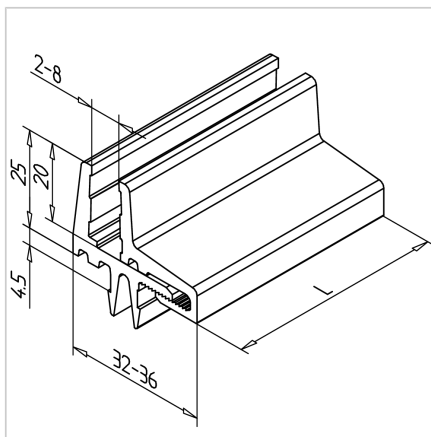

CLAMPING PROFILE PVC BLACK L=2m

Code: 221080/0

[Link to the product →](#)

Technical data/items supplied

- PVC, extruded, black
- Also available in grey on request, **Part no. 221092/0**
- Weight = 0.550 kg/m
- Bar length = 2 m

Applications

- Fixation surface elements with a maximum strength of 8 mm
- For surface elements smaller than 4 mm, a moss rubber strip must be inserted
- Windows, doors
- No free space between profile and panel element
- Also suitable for corrugated mesh

Assembly

- Snap socket half into profile groove
- Insert the panel element
- Press clamping half firmly on socket half
- To install surface elements less than 4 mm thick, the insertion of an additional sponge rubber strip or similar is recommended, e.g. our flat sponge rubber tape 10x3 mm, self-adhesive **Part no. 22.1129/0**