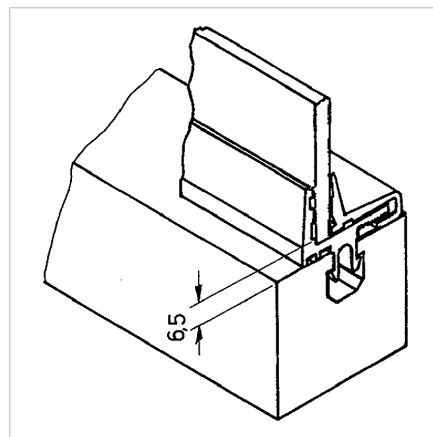

CLAMPING PROFILE PVC BLACK L=2m

Code: 221080/0

[Link to the product →](#)

Technical data/items supplied

- PVC, extruded, black
- Also available in grey on request, **Part no. 221092/0**
- Weight = 0.550 kg/m
- Bar length = 2 m

Applications

- Fixation surface elements with a maximum strength of 8 mm
- For surface elements smaller than 4 mm, a moss rubber strip must be inserted
- Windows, doors
- No free space between profile and panel element
- Also suitable for corrugated mesh

Assembly

- Snap socket half into profile groove
- Insert the panel element
- Press clamping half firmly on socket half
- To install surface elements less than 4 mm thick, the insertion of an additional sponge rubber strip or similar is recommended, e.g. our flat sponge rubber tape 10x3 mm, self-adhesive **Part no. 22.1129/0**