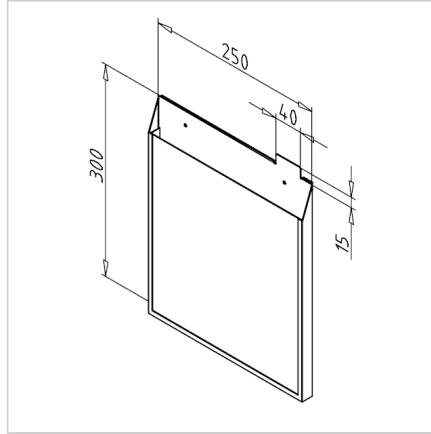

## COMPARTMENT SINGLE ELEMENT DIN A4 PORTRAIT FORMAT WITH TRANSPARENT LOCKING PLATE

Code: 320619/0

[Link to the product →](#)

### Technical data/items supplied

- Steel, powder coated, light grey
- With transparent end panel
- With fastening bores  $\varnothing$  4 mm, spacing approx. 16 mm
- Weight = 0.500 kg/piece

### Applications

- For size DIN A4 documents