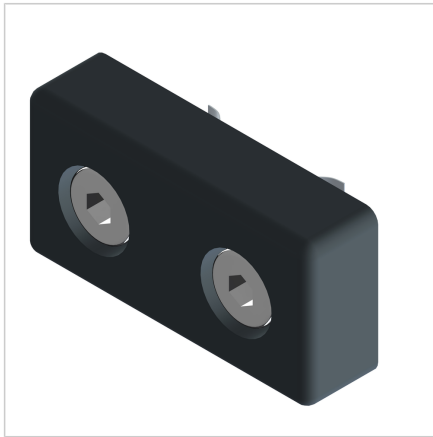

CONNECTING PLATE 30X60

Code: 212113/0

Connecting plate 30 x 60 for gap-free connection of two aluminium profile guard units. Used to strengthen units and connect pre-assembled modules for stable constructions.

[Link to the product →](#)

Technical data/items supplied

- Aluminium, Pressure die-casting, powder-coated, grey
- Weight = 0.085 kg/piece

Applications

- Connection of two guards without gap
- Strengthening of guard units
- Connection of pre-assembled modules

Assembly

- Install to groove of guard unit and posts with supplied hardware