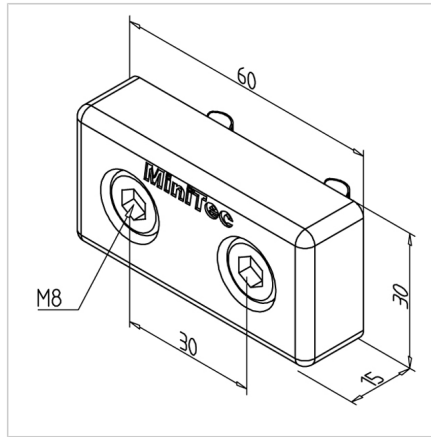

CONNECTING PLATE 30X60

Code: 212113/0

Connecting plate 30 x 60 for gap-free connection of two aluminium profile guard units. Used to strengthen units and connect pre-assembled modules for stable constructions.

[Link to the product →](#)

Technical data/items supplied

- Aluminium, Pressure die-casting, powder-coated, grey
- Weight = 0.085 kg/piece

Applications

- Connection of two guards without gap
- Strengthening of guard units
- Connection of pre-assembled modules