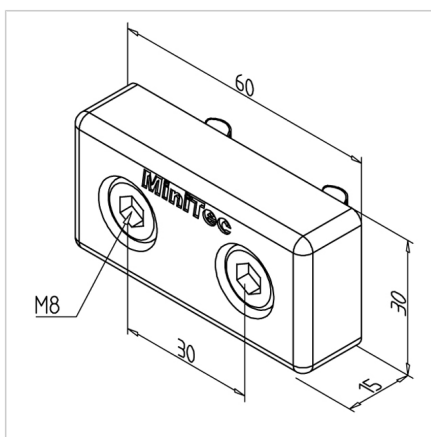

## CONNECTING PLATE 30X60

Code: 212113/0

Connecting plate 30 x 60 for gap-free connection of two aluminium profile guard units. Used to strengthen units and connect pre-assembled modules for stable constructions.

### Technical data/items supplied

- Aluminium, Pressure die-casting, powder-coated, grey
- Weight = 0.085 kg/piece