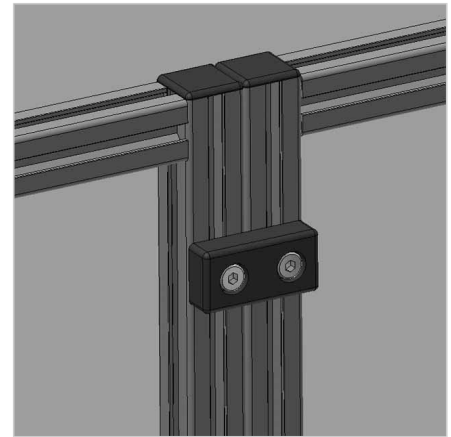

CONNECTING PLATE 30X60

Code: 212113/0

Connecting plate 30 x 60 for gap-free connection of two aluminium profile guard units. Used to strengthen units and connect pre-assembled modules for stable constructions.

[Link to the product →](#)

Technical data/items supplied

- Aluminium, Pressure die-casting, powder-coated, grey
- Weight = 0.085 kg/piece

Applications

- Connection of two guards without gap
- Strengthening of guard units
- Connection of pre-assembled modules

Assembly

- Install to groove of guard unit and posts with supplied hardware