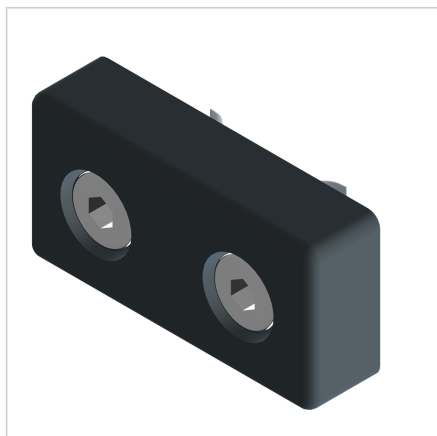

## CONNECTING PLATE 30X60

Code: 212113/0

Connecting plate 30 x 60 for gap-free connection of two aluminium profile guard units. Used to strengthen units and connect pre-assembled modules for stable constructions.

### Technical data/items supplied

- Aluminium, Pressure die-casting, powder-coated, grey
- Weight = 0.085 kg/piece

### Applications

- Connection of two guards without gap
- Strengthening of guard units
- Connection of pre-assembled modules