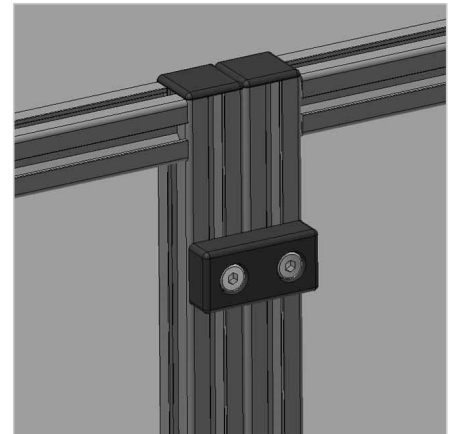

CONNECTING PLATE 30X60

Code: 212113/0

Connecting plate 30 x 60 for gap-free connection of two aluminium profile guard units. Used to strengthen units and connect pre-assembled modules for stable constructions.

[Link to the product →](#)

Technical data/items supplied

- Aluminium, Pressure die-casting, powder-coated, grey
- Weight = 0.085 kg/piece

Applications

- Connection of two guards without gap
- Strengthening of guard units
- Connection of pre-assembled modules

Assembly

- Install to groove of guard unit and posts with supplied hardware