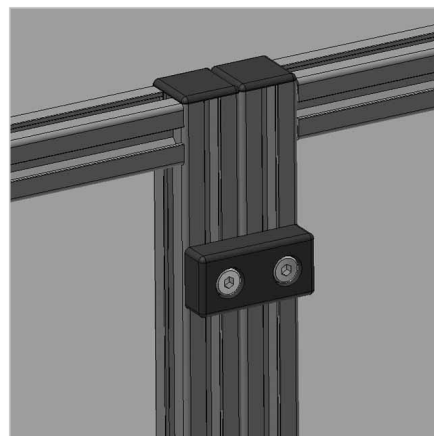

## CONNECTING PLATE 30X60

Code: 212113/0

Connecting plate 30 x 60 for gap-free connection of two aluminium profile guard units. Used to strengthen units and connect pre-assembled modules for stable constructions.

### Technical data/items supplied

- Aluminium, Pressure die-casting, powder-coated, grey
- Weight = 0.085 kg/piece

### Applications

- Connection of two guards without gap
- Strengthening of guard units
- Connection of pre-assembled modules