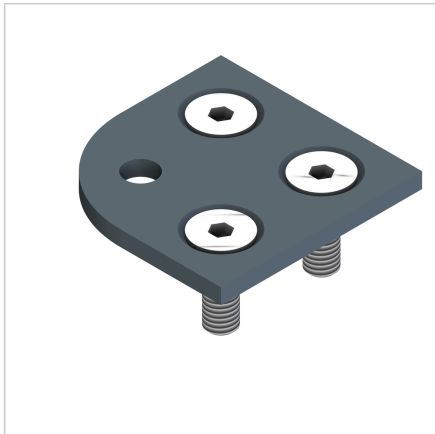

CONNECTING PLATE 60X60X30

Code: 210038/0

Connecting plate 60x60x30 for strong and precise joining of aluminium profiles. Ideal for reinforcing frames and creating stable constructions.

[Link to the product →](#)

Technical data/items supplied

- Steel, powder-coated, grey
- Fastening material steel, galvanized
- Weight = 0.145 kg/piece

Applications

- Profile 60 x 60 x 30 **part no. 200982/0**
- For fixing articulated feet and rollers

Assembly

- Use fixing material supplied to fix to the end face of the profile