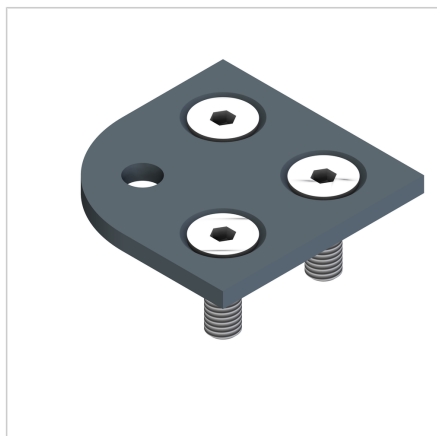

CONNECTING PLATE 60X60X30

Code: 210038/0

Connecting plate 60x60x30 for strong and precise joining of aluminium profiles. Ideal for reinforcing frames and creating stable constructions.

[Link to the product →](#)

Technical data/items supplied

- Steel, powder-coated, grey
- Fastening material steel, galvanized
- Weight = 0.145 kg/piece

Applications

- Profile 60 x 60 x 30 **part no. 200982/0**
- For fixing articulated feet and rollers

Assembly

- Use fixing material supplied to fix to the end face of the profile