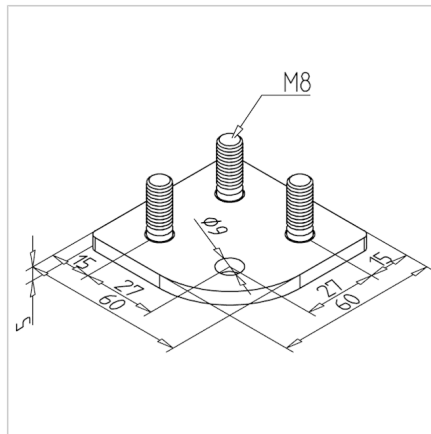

CONNECTING PLATE 60X60X30

Code: 210038/0

Connecting plate 60x60x30 for strong and precise joining of aluminium profiles. Ideal for reinforcing frames and creating stable constructions.

[Link to the product →](#)

Technical data/items supplied

- Steel, powder-coated, grey
- Fastening material steel, galvanized
- Weight = 0.145 kg/piece

Applications

- Profile 60 x 60 x 30 **part no. 200982/0**
- For fixing articulated feet and rollers

Assembly

- Use fixing material supplied to fix to the end face of the profile