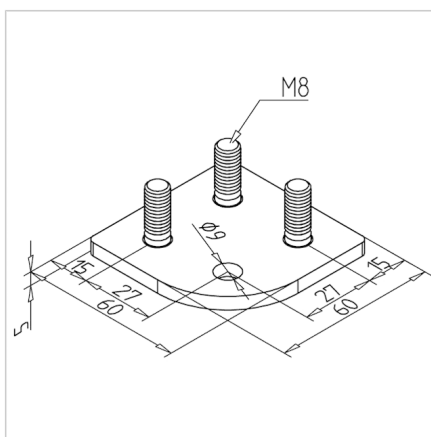

CONNECTING PLATE 60X60X30

Code: 210038/0

Connecting plate 60x60x30 for strong and precise joining of aluminium profiles. Ideal for reinforcing frames and creating stable constructions.

[Link to the product →](#)

Technical data/items supplied

- Steel, powder-coated, grey
- Fastening material steel, galvanized
- Weight = 0.145 kg/piece

Applications

- Profile 60 x 60 x 30 **part no. 200982/0**
- For fixing articulated feet and rollers

Assembly

- Use fixing material supplied to fix to the end face of the profile