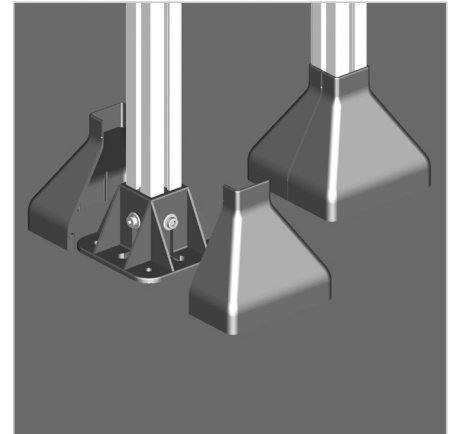

COVER FOOT 45

Code: 221164/0

Cover for foot 45 to protect and give a clean finish to support feet of aluminum structures.

[Link to the product →](#)

Technical data/items supplied

- ABS, grey
- Weight = 0.166 kg/pair

Applications

- To cover the stand foot 45 GD and 45 GD open

Assembly

- Attach to profiles/stand foot