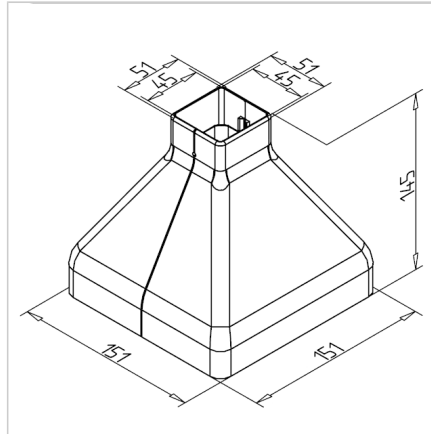

COVER FOOT 45

Code: 221164/0

Cover for foot 45 to protect and give a clean finish to support feet of aluminum structures.

[Link to the product →](#)

Technical data/items supplied

- ABS, grey
- Weight = 0.166 kg/pair