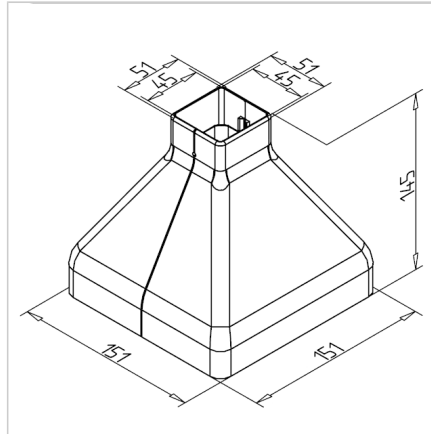

## COVER FOOT 45

Code: 221164/0

Cover for foot 45 to protect and give a clean finish to support feet of aluminum structures.

[Link to the product →](#)

### Technical data/items supplied

- ABS, grey
- Weight = 0.166 kg/pair