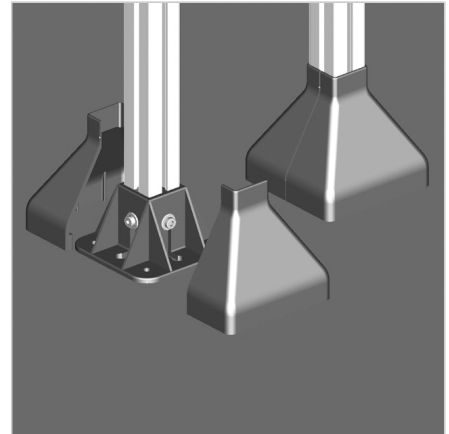

COVER FOOT 45

Code: 221164/0

Cover for foot 45 to protect and give a clean finish to support feet of aluminum structures.

[Link to the product →](#)

Technical data/items supplied

- ABS, grey
- Weight = 0.166 kg/pair

Applications

- To cover the stand foot 45 GD and 45 GD open

Assembly

- Attach to profiles/stand foot