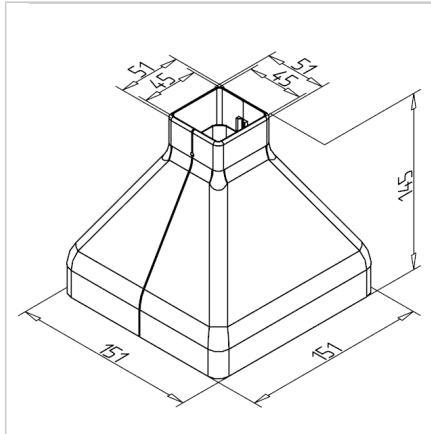

COVER FOOT 45

Code: 221164/0

Cover for foot 45 to protect and give a clean finish to support feet of aluminum structures.

[Link to the product →](#)

Technical data/items supplied

- ABS, grey
- Weight = 0.166 kg/pair