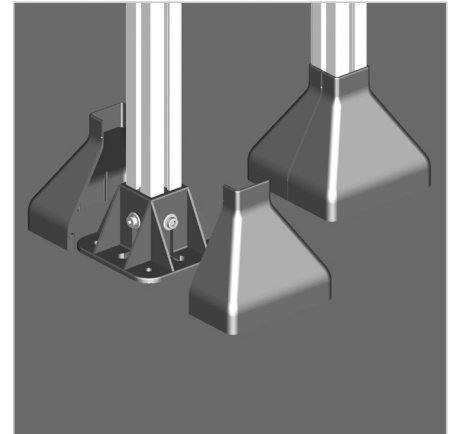

## COVER FOOT 45

Code: 221164/0

Cover for foot 45 to protect and give a clean finish to support feet of aluminum structures.

[Link to the product →](#)

### Technical data/items supplied

- ABS, grey
- Weight = 0.166 kg/pair

### Applications

- To cover the stand foot 45 GD and 45 GD open

### Assembly

- Attach to profiles/stand foot