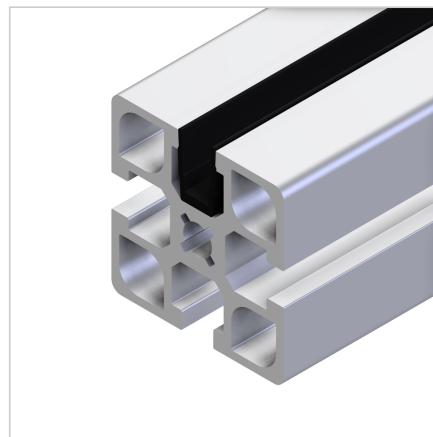

## COVER PROFILE BLACK L=2m

Code: 221070/0

Cover profile 45 for effective protection and aesthetic appearance of aluminium profiles series 45 in black.

[Link to the product →](#)

### Technical data/items supplied

- PVC, extruded, black
- Colour: traffic black similar to RAL 9017
- Weight = 0.060 kg/m
- Bar length = 2 m

### Applications

- Mounted with groove inwards: For closing profile grooves
- **Mounted with the groove to the outside:**  
For the absorption of surface elements up to 6 mm thickness, dimensional compensation by silicone or sponge rubber cord **part no.** 22.1102/0

### Assembly

- Snap or slip into profile groove