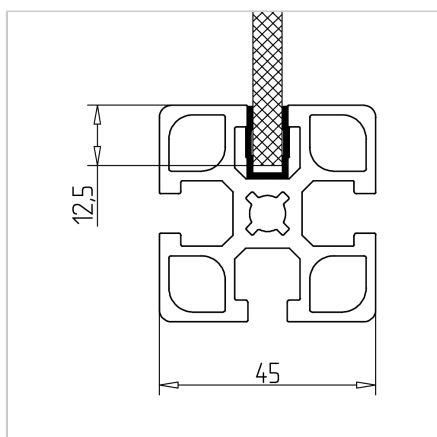

COVER PROFILE BLACK L=2m

Code: 221070/0

Cover profile 45 for effective protection and aesthetic appearance of aluminium profiles series 45 in black.

[Link to the product →](#)

Technical data/items supplied

- PVC, extruded, black
- Colour: traffic black similar to RAL 9017
- Weight = 0.060 kg/m
- Bar length = 2 m

Applications

- Mounted with groove inwards: For closing profile grooves
- **Mounted with the groove to the outside:**
For the absorption of surface elements up to 6 mm thickness, dimensional compensation by silicone or sponge rubber cord **part no.** 22.1102/0

Assembly

- Snap or slip into profile groove