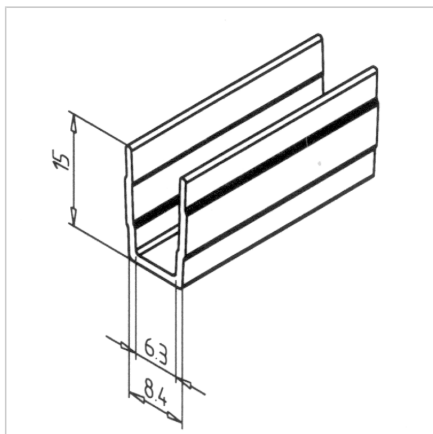

COVER PROFILE BLACK L=2m

Code: 221070/0

Cover profile 45 for effective protection and aesthetic appearance of aluminium profiles series 45 in black.

[Link to the product →](#)

Technical data/items supplied

- PVC, extruded, black
- Colour: traffic black similar to RAL 9017
- Weight = 0.060 kg/m
- Bar length = 2 m

Applications

- Mounted with groove inwards: For closing profile grooves
- **Mounted with the groove to the outside:**
For the absorption of surface elements up to 6 mm thickness, dimensional compensation by silicone or sponge rubber cord **part no.** 22.1102/0

Assembly

- Snap or slip into profile groove