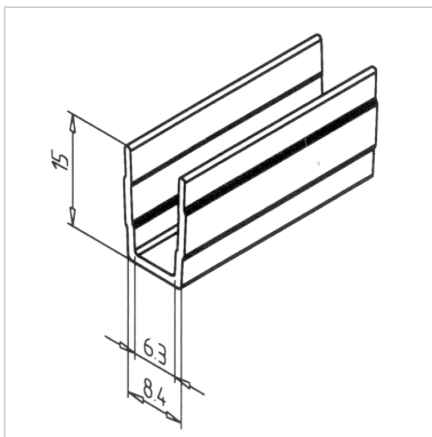

## COVER PROFILE BLACK L=2m

Code: 221070/0

Cover profile 45 for effective protection and aesthetic appearance of aluminium profiles series 45 in black.

[Link to the product →](#)

### Technical data/items supplied

- PVC, extruded, black
- Colour: traffic black similar to RAL 9017
- Weight = 0.060 kg/m
- Bar length = 2 m

### Applications

- Mounted with groove inwards: For closing profile grooves
- **Mounted with the groove to the outside:**  
For the absorption of surface elements up to 6 mm thickness, dimensional compensation by silicone or sponge rubber cord **part no.** 22.1102/0