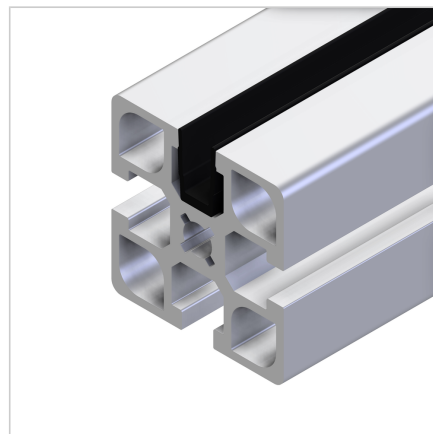

COVER PROFILE BLACK L=2m

Code: 221070/0

Cover profile 45 for effective protection and aesthetic appearance of aluminium profiles series 45 in black.

[Link to the product →](#)

Technical data/items supplied

- PVC, extruded, black
- Colour: traffic black similar to RAL 9017
- Weight = 0.060 kg/m
- Bar length = 2 m

Applications

- Mounted with groove inwards: For closing profile grooves
- **Mounted with the groove to the outside:**
For the absorption of surface elements up to 6 mm thickness, dimensional compensation by silicone or sponge rubber cord **part no.** 22.1102/0

Assembly

- Snap or slip into profile groove