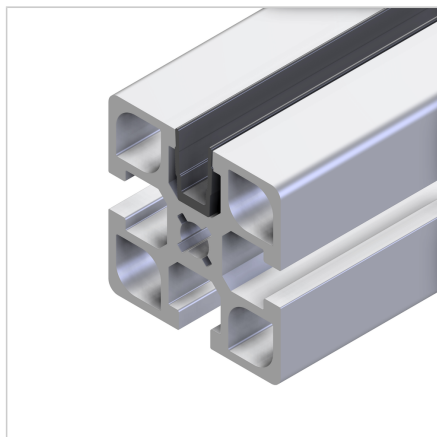

## COVER PROFILE BLACK L=2m

Code: 221070/0

Cover profile 45 for effective protection and aesthetic appearance of aluminium profiles series 45 in black.

[Link to the product →](#)

### Technical data/items supplied

- PVC, extruded, black
- Colour: traffic black similar to RAL 9017
- Weight = 0.060 kg/m
- Bar length = 2 m

### Applications

- Mounted with groove inwards: For closing profile grooves
- **Mounted with the groove to the outside:**  
For the absorption of surface elements up to 6 mm thickness, dimensional compensation by silicone or sponge rubber cord **part no.** 22.1102/0

### Assembly

- Snap or slip into profile groove