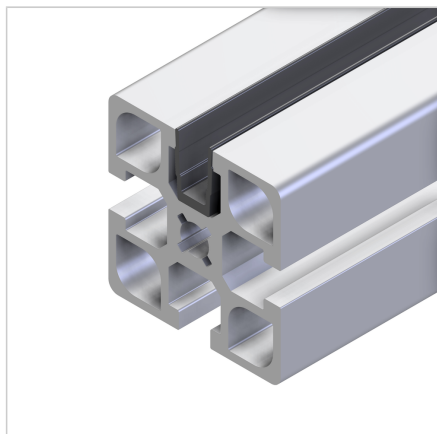

COVER PROFILE BLACK L=2m

Code: 221070/0

Cover profile 45 for effective protection and aesthetic appearance of aluminium profiles series 45 in black.

[Link to the product →](#)

Technical data/items supplied

- PVC, extruded, black
- Colour: traffic black similar to RAL 9017
- Weight = 0.060 kg/m
- Bar length = 2 m

Applications

- Mounted with groove inwards: For closing profile grooves
- **Mounted with the groove to the outside:**
For the absorption of surface elements up to 6 mm thickness, dimensional compensation by silicone or sponge rubber cord **part no.** 22.1102/0

Assembly

- Snap or slip into profile groove