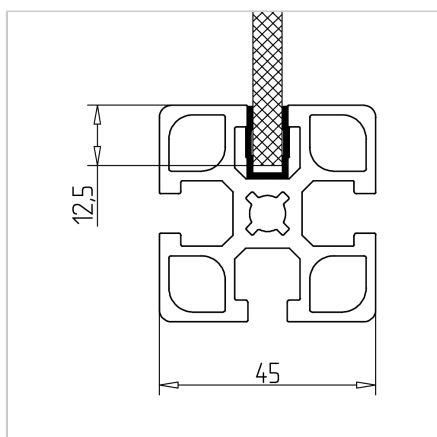

## COVER PROFILE BLACK L=2m

Code: 221070/0

Cover profile 45 for effective protection and aesthetic appearance of aluminium profiles series 45 in black.

[Link to the product →](#)

### Technical data/items supplied

- PVC, extruded, black
- Colour: traffic black similar to RAL 9017
- Weight = 0.060 kg/m
- Bar length = 2 m

### Applications

- Mounted with groove inwards: For closing profile grooves
- **Mounted with the groove to the outside:**  
For the absorption of surface elements up to 6 mm thickness, dimensional compensation by silicone or sponge rubber cord **part no.** 22.1102/0