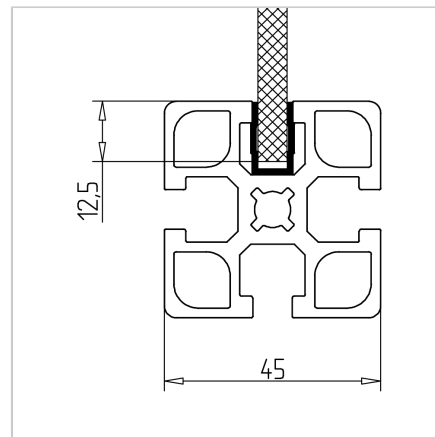

## COVER PROFILE BLUE L=2m

Code: 221072/0

Cover profile 45 offers protection and aesthetic finish for aluminium profiles series 45, available in blue color.

[Link to the product →](#)

### Technical data/items supplied

- PVC, extruded, light grey
- Colour: traffic black similar to RAL 9035
- Weight = 0.060 kg/m
- Bar length = 2 m

### Applications

- Mounted with groove inwards: For closing profile grooves
- **Mounted with the groove to the outside:**  
For the absorption of surface elements up to 6 mm thickness, dimensional compensation by silicone or sponge rubber cord **part no.** 22.1102/0