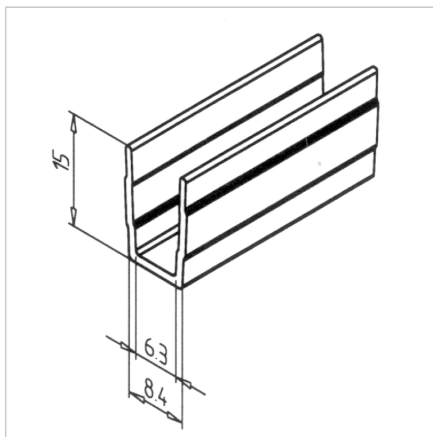

## COVER PROFILE BLUE L=2m

Code: 221072/0

Cover profile 45 offers protection and aesthetic finish for aluminium profiles series 45, available in blue color.

[Link to the product →](#)

### Technical data/items supplied

- PVC, extruded, light grey
- Colour: traffic black similar to RAL 9035
- Weight = 0.060 kg/m
- Bar length = 2 m

### Applications

- Mounted with groove inwards: For closing profile grooves
- **Mounted with the groove to the outside:**  
For the absorption of surface elements up to 6 mm thickness, dimensional compensation by silicone or sponge rubber cord **part no.** 22.1102/0