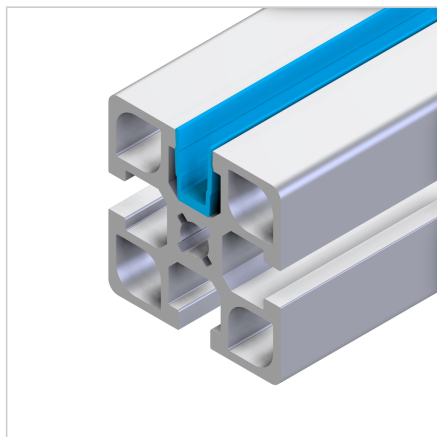

## COVER PROFILE BLUE L=2m

Code: 221072/0

Cover profile 45 offers protection and aesthetic finish for aluminium profiles series 45, available in blue color.

[Link to the product →](#)

### Technical data/items supplied

- PVC, extruded, light grey
- Colour: traffic black similar to RAL 9035
- Weight = 0.060 kg/m
- Bar length = 2 m

### Applications

- Mounted with groove inwards: For closing profile grooves
- **Mounted with the groove to the outside:**  
For the absorption of surface elements up to 6 mm thickness, dimensional compensation by silicone or sponge rubber cord **part no.** 22.1102/0

### Assembly

- Snap or slip into profile groove