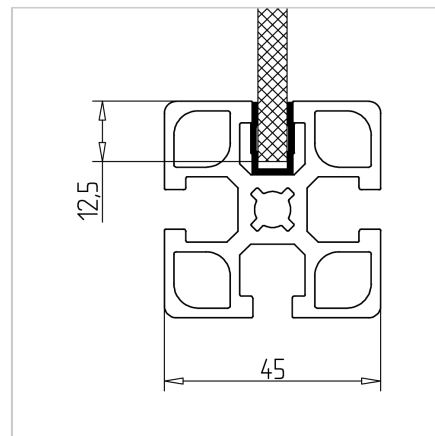

## COVER PROFILE GREY L=2m

Code: 221070/1

Cover profile 45 for reliably closing aluminium profile grooves or holding panels up to 6 mm thick – suitable for various mounting configurations.

[Link to the product →](#)

### Technical data/items supplied

- PVC, extruded, grey
- Colour: traffic black similar to RAL 9012
- Weight = 0.060 kg/m
- Bar length = 2 m

### Applications

- Mounted with groove inwards: For closing profile grooves
- **Mounted with the groove to the outside:**  
For the absorption of surface elements up to 6 mm thickness, dimensional compensation by silicone or sponge rubber cord **part no.** 22.1102/0