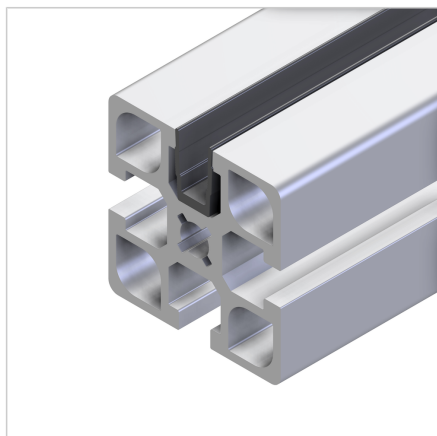

COVER PROFILE GREY L=2m

Code: 221070/1

Cover profile 45 for reliably closing aluminium profile grooves or holding panels up to 6 mm thick – suitable for various mounting configurations.

[Link to the product →](#)

Technical data/items supplied

- PVC, extruded, grey
- Colour: traffic black similar to RAL 9012
- Weight = 0.060 kg/m
- Bar length = 2 m

Applications

- Mounted with groove inwards: For closing profile grooves
- **Mounted with the groove to the outside:**
For the absorption of surface elements up to 6 mm thickness, dimensional compensation by silicone or sponge rubber cord **part no.** 22.1102/0

Assembly

- Snap or slip into profile groove