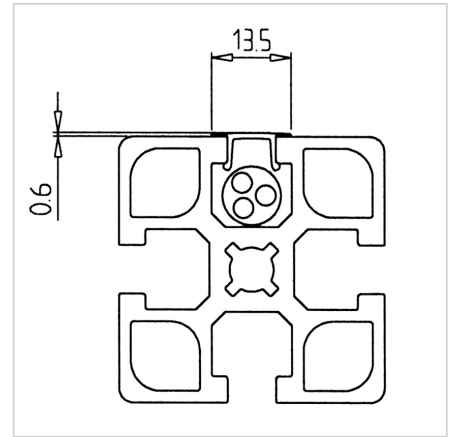

## COVER PROFILE K GREY L=2m

Code: 221020/1

Cover profile K in grey for dust-tight sealing of aluminium profile grooves, while keeping space available for cables, hoses, or information plates.

[Link to the product →](#)

### Technical data/items supplied

- ABS, extruded, grey
- Colour: basalt grey similar to RAL 7012
- Weight = 0.023 kg/m
- Bar length = 2 m

### Applications

- Dust-tight sealing of the profile grooves
- The groove cross-section remains largely free for laying cables or hoses
- Information plates