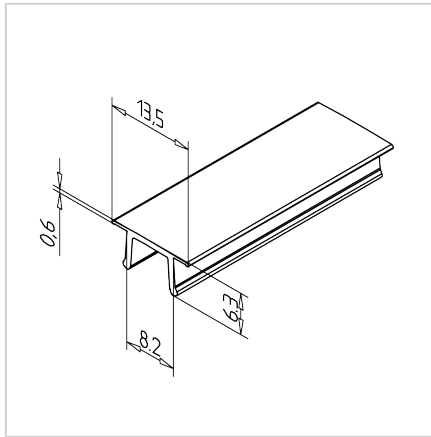

## COVER PROFILE K GREY L=2m

Code: 221020/1

Cover profile K in grey for dust-tight sealing of aluminium profile grooves, while keeping space available for cables, hoses, or information plates.

[Link to the product →](#)

### Technical data/items supplied

- ABS, extruded, grey
- Colour: basalt grey similar to RAL 7012
- Weight = 0.023 kg/m
- Bar length = 2 m

### Applications

- Dust-tight sealing of the profile grooves
- The groove cross-section remains largely free for laying cables or hoses
- Information plates