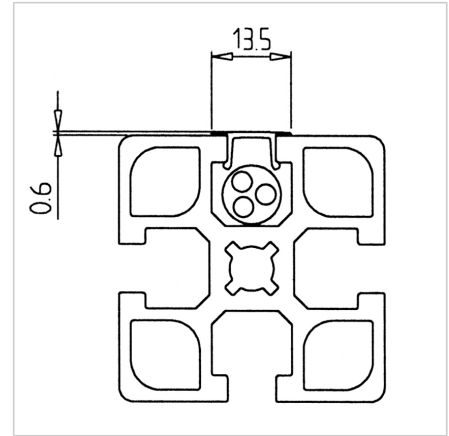

COVER PROFILE K YELLOW L=2m

Code: 221020/4

[Link to the product →](#)

Technical data/items supplied

- ABS, extruded, grey
- Colour: basalt grey similar to RAL 7012
- Weight = 0.023 kg/m
- Bar length = 2 m

Applications

- Dust-tight sealing of the profile grooves
- The groove cross-section remains largely free for laying cables or hoses
- Information plates

Assembly

- Press by hand onto profile groove