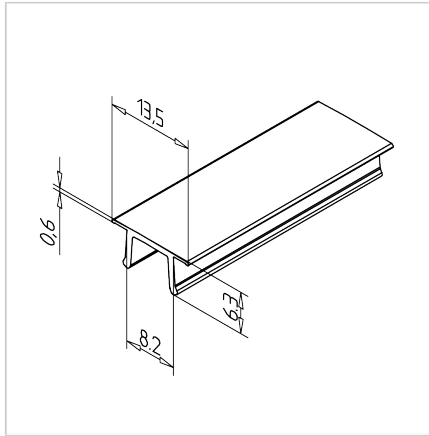

COVER PROFILE K YELLOW L=2m

Code: 221020/4

[Link to the product →](#)

Technical data/items supplied

- ABS, extruded, grey
- Colour: basalt grey similar to RAL 7012
- Weight = 0.023 kg/m
- Bar length = 2 m

Applications

- Dust-tight sealing of the profile grooves
- The groove cross-section remains largely free for laying cables or hoses
- Information plates

Assembly

- Press by hand onto profile groove