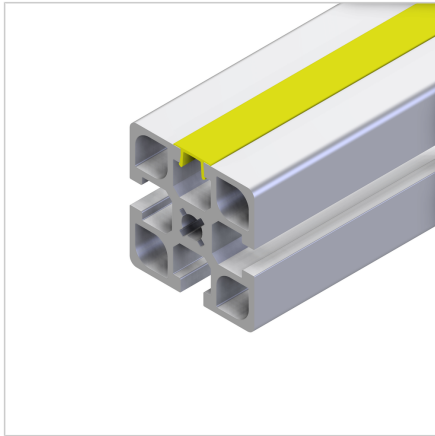

COVER PROFILE K YELLOW L=2m

Code: 221020/4

[Link to the product →](#)

Technical data/items supplied

- ABS, extruded, grey
- Colour: basalt grey similar to RAL 7012
- Weight = 0.023 kg/m
- Bar length = 2 m

Applications

- Dust-tight sealing of the profile grooves
- The groove cross-section remains largely free for laying cables or hoses
- Information plates

Assembly

- Press by hand onto profile groove