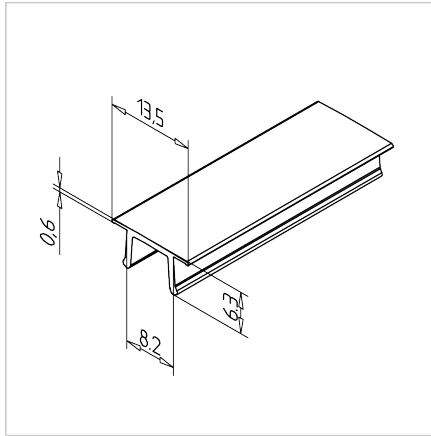

## COVER PROFILE K YELLOW L=2m

Code: 221020/4

[Link to the product →](#)

### Technical data/items supplied

- ABS, extruded, grey
- Colour: basalt grey similar to RAL 7012
- Weight = 0.023 kg/m
- Bar length = 2 m

### Applications

- Dust-tight sealing of the profile grooves
- The groove cross-section remains largely free for laying cables or hoses
- Information plates