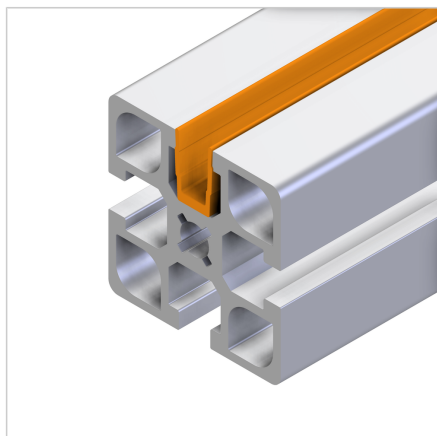

COVER PROFILE ORANGE L=2m

Code: 221071/0

Cover profile 45 provides effective protection and an aesthetic look for aluminium profiles series 45, available in orange color.

[Link to the product →](#)

Technical data/items supplied

- PVC, extruded, light grey
- Colour: traffic black similar to RAL 9035
- Weight = 0.060 kg/m
- Bar length = 2 m

Applications

- Mounted with groove inwards: For closing profile grooves
- **Mounted with the groove to the outside:**
For the absorption of surface elements up to 6 mm thickness, dimensional compensation by silicone or sponge rubber cord **part no.** 22.1102/0

Assembly

- Snap or slip into profile groove