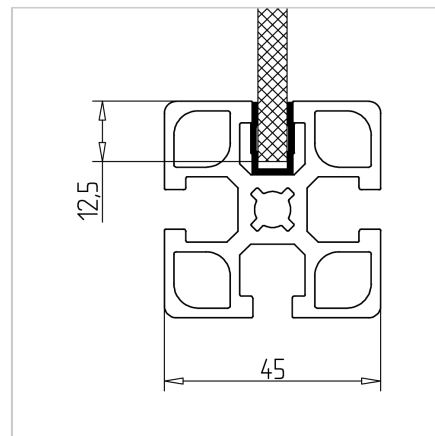

COVER PROFILE ORANGE L=2m

Code: 221071/0

Cover profile 45 provides effective protection and an aesthetic look for aluminium profiles series 45, available in orange color.

[Link to the product →](#)

Technical data/items supplied

- PVC, extruded, light grey
- Colour: traffic black similar to RAL 9035
- Weight = 0.060 kg/m
- Bar length = 2 m

Applications

- Mounted with groove inwards: For closing profile grooves
- **Mounted with the groove to the outside:**
For the absorption of surface elements up to 6 mm thickness, dimensional compensation by silicone or sponge rubber cord **part no.** 22.1102/0

Assembly

- Snap or slip into profile groove