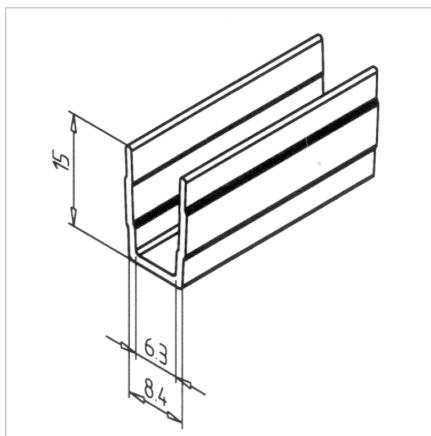

COVER PROFILE ORANGE L=2m

Code: 221071/0

Cover profile 45 provides effective protection and an aesthetic look for aluminium profiles series 45, available in orange color.

[Link to the product →](#)

Technical data/items supplied

- PVC, extruded, light grey
- Colour: traffic black similar to RAL 9035
- Weight = 0.060 kg/m
- Bar length = 2 m

Applications

- Mounted with groove inwards: For closing profile grooves
- **Mounted with the groove to the outside:**
For the absorption of surface elements up to 6 mm thickness, dimensional compensation by silicone or sponge rubber cord **part no.** 22.1102/0

Assembly

- Snap or slip into profile groove