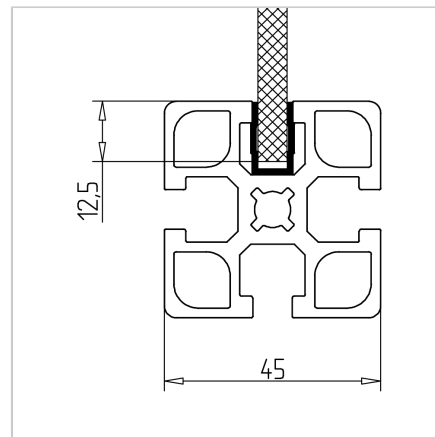

COVER PROFILE YELLOW L=2m

Code: 221074/0

Cover profile 45 ensures protection and attractive look of aluminium profiles series 45, in yellow color.

[Link to the product →](#)

Technical data/items supplied

- PVC, extruded, light grey
- Colour: traffic black similar to RAL 9035
- Weight = 0.060 kg/m
- Bar length = 2 m

Applications

- Mounted with groove inwards: For closing profile grooves
- **Mounted with the groove to the outside:**
For the absorption of surface elements up to 6 mm thickness, dimensional compensation by silicone or sponge rubber cord **part no.** 22.1102/0

Assembly

- Snap or slip into profile groove