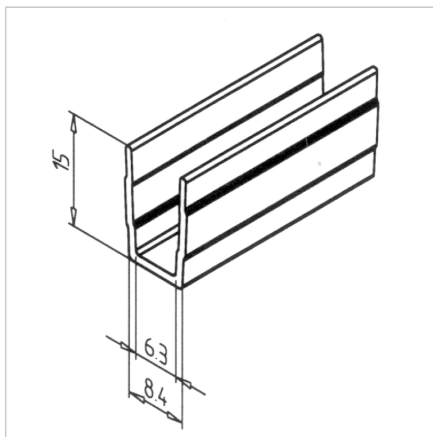

COVER PROFILE YELLOW L=2m

Code: 221074/0

Cover profile 45 ensures protection and attractive look of aluminium profiles series 45, in yellow color.

[Link to the product →](#)

Technical data/items supplied

- PVC, extruded, light grey
- Colour: traffic black similar to RAL 9035
- Weight = 0.060 kg/m
- Bar length = 2 m

Applications

- Mounted with groove inwards: For closing profile grooves
- **Mounted with the groove to the outside:**
For the absorption of surface elements up to 6 mm thickness, dimensional compensation by silicone or sponge rubber cord **part no.** 22.1102/0

Assembly

- Snap or slip into profile groove