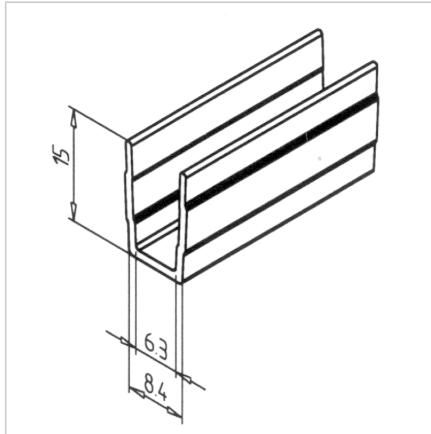

COVER PROFILE YELLOW L=2m

Code: 221074/0

Cover profile 45 ensures protection and attractive look of aluminium profiles series 45, in yellow color.

[Link to the product →](#)

Technical data/items supplied

- PVC, extruded, light grey
- Colour: traffic black similar to RAL 9035
- Weight = 0.060 kg/m
- Bar length = 2 m

Applications

- Mounted with groove inwards: For closing profile grooves
- **Mounted with the groove to the outside:**
For the absorption of surface elements up to 6 mm thickness, dimensional compensation by silicone or sponge rubber cord **part no.** 22.1102/0

Assembly

- Snap or slip into profile groove