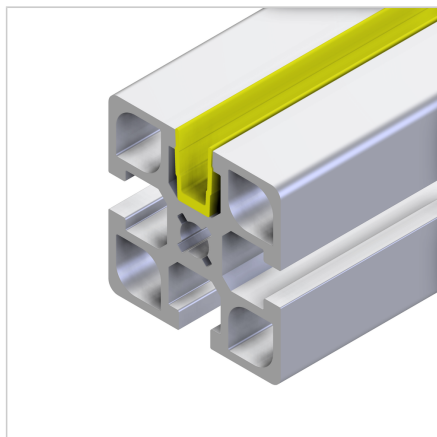

COVER PROFILE YELLOW L=2m

Code: 221074/0

Cover profile 45 ensures protection and attractive look of aluminium profiles series 45, in yellow color.

[Link to the product →](#)

Technical data/items supplied

- PVC, extruded, light grey
- Colour: traffic black similar to RAL 9035
- Weight = 0.060 kg/m
- Bar length = 2 m

Applications

- Mounted with groove inwards: For closing profile grooves
- **Mounted with the groove to the outside:**
For the absorption of surface elements up to 6 mm thickness, dimensional compensation by silicone or sponge rubber cord **part no.** 22.1102/0

Assembly

- Snap or slip into profile groove