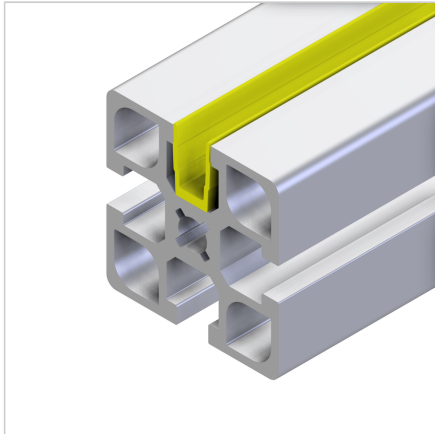

COVER PROFILE YELLOW L=2m

Code: 221074/0

Cover profile 45 ensures protection and attractive look of aluminium profiles series 45, in yellow color.

[Link to the product →](#)

Technical data/items supplied

- PVC, extruded, light grey
- Colour: traffic black similar to RAL 9035
- Weight = 0.060 kg/m
- Bar length = 2 m

Applications

- Mounted with groove inwards: For closing profile grooves
- **Mounted with the groove to the outside:**
For the absorption of surface elements up to 6 mm thickness, dimensional compensation by silicone or sponge rubber cord **part no.** 22.1102/0

Assembly

- Snap or slip into profile groove