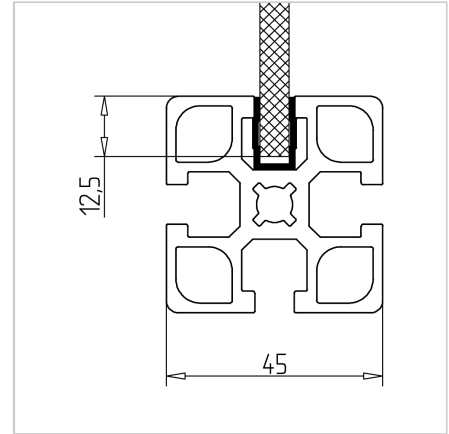

COVER PROFILE YELLOW L=2m

Code: 221074/0

Cover profile 45 ensures protection and attractive look of aluminium profiles series 45, in yellow color.

[Link to the product →](#)

Technical data/items supplied

- PVC, extruded, light grey
- Colour: traffic black similar to RAL 9035
- Weight = 0.060 kg/m
- Bar length = 2 m

Applications

- Mounted with groove inwards: For closing profile grooves
- **Mounted with the groove to the outside:**
For the absorption of surface elements up to 6 mm thickness, dimensional compensation by silicone or sponge rubber cord **part no.** 22.1102/0

Assembly

- Snap or slip into profile groove