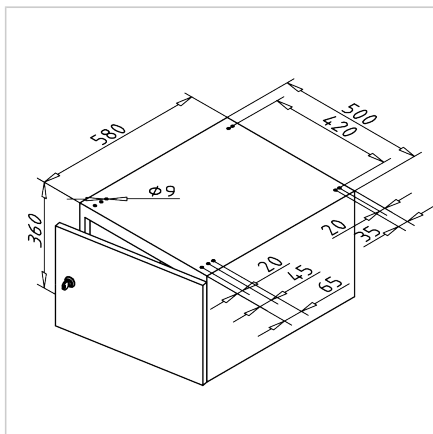

DOORS FLOOR CABINET SMALL RIGHT

Code: 320815/3

Durable workbench cabinet combines convenient storage, clarity, and quick accessibility of tools.

[Link to the product →](#)

Technical data/items supplied

- Steel, lacquered
- With fastening material steel, zinc plated
- Cylinder lock with 2 keys, 1 shelf
- Max. load capacity per cabinet: 200 kg
- **Please specify the desired color(s) for the body and door!**
- The following colours can be delivered without additional price:
 - grey-green HF 0001 (similar to RAL 6000)
 - reseda green RAL 6011
 - light grey RAL 7035
 - light blue RAL 5012
 - ruby red RAL 3003
 - water blue RAL 5021
 - anthracite RAL 7016
 - red-orange RAL 2001
 - brilliant blue RAL 5007
 - silver aluminium similar to RAL 9006
- Weight = 33.100 kg/piece

Assembly

- Use fastening kit to fasten to base frame
- Alternatively attach with mounting set **part no. 320806/0** to strut profiles of the base frame