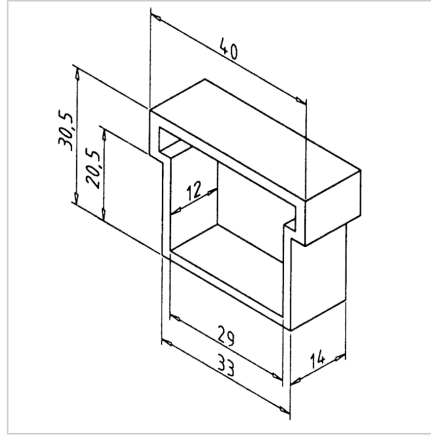

## EDGE PROTECTION FOR ROLLER BAR

Code: 320572/0

[Link to the product →](#)

### Technical data/items supplied

- Plastic, black
- ESD-compatible
- Weight = 0.004 kg/piece

### Assembly

- Attach to the roller strip