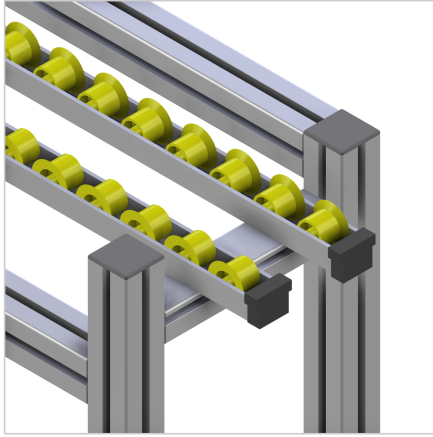

## EDGE PROTECTION FOR ROLLER BAR

Code: 320572/0

[Link to the product →](#)

### Technical data/items supplied

- Plastic, black
- ESD-compatible
- Weight = 0.004 kg/piece

### Assembly

- Attach to the roller strip