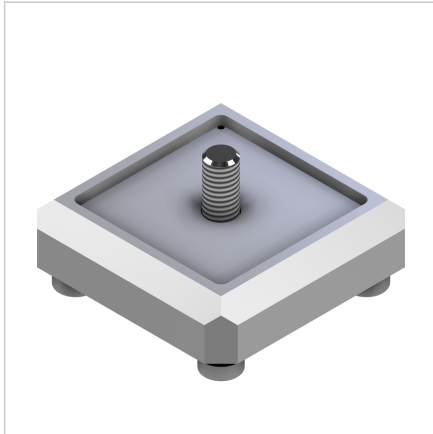

FIXATION PLATE 45 VA TO WHEEL RIGID TYPE

Code: 212058/0

Fastening plate 45 SS for secure mounting of fixed castors to aluminum profile constructions.

[Link to the product →](#)

Technical data/items supplied

- Stainless steel
- Fastening kit
- Weight = 0.360 kg/piece

Applications

- Profile 45 x 45
- Profile 45 x 45 VA
- For attaching the fixed caster on the front side to profile 45 x 45 and 45 x 45 VA

Assembly

- Front attachment to profile with supplied hardware