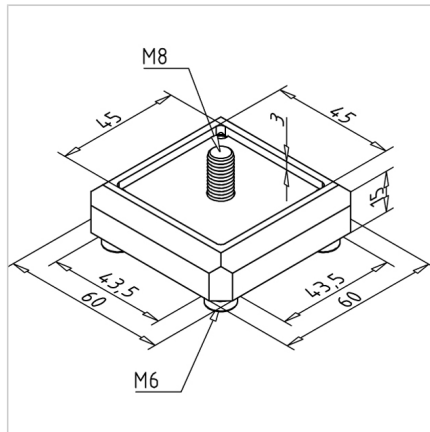

FIXATION PLATE 45 VA TO WHEEL RIGID TYPE

Code: 212058/0

Fastening plate 45 SS for secure mounting of fixed castors to aluminum profile constructions.

[Link to the product →](#)

Technical data/items supplied

- Stainless steel
- Fastening kit
- Weight = 0.360 kg/piece

Applications

- Profile 45 x 45
- Profile 45 x 45 VA
- For attaching the fixed caster on the front side to profile 45 x 45 and 45 x 45 VA

Assembly

- Front attachment to profile with supplied hardware