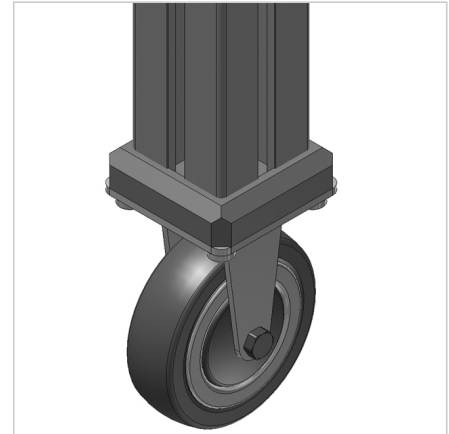

FIXATION PLATE 45 VA TO WHEEL RIGID TYPE

Code: 212058/0

Fastening plate 45 SS for secure mounting of fixed castors to aluminum profile constructions.

[Link to the product →](#)

Technical data/items supplied

- Stainless steel
- Fastening kit
- Weight = 0.360 kg/piece

Applications

- Profile 45 x 45
- Profile 45 x 45 VA
- For attaching the fixed caster on the front side to profile 45 x 45 and 45 x 45 VA

Assembly

- Front attachment to profile with supplied hardware