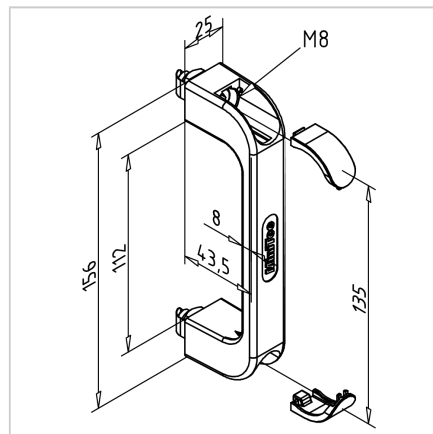

HANDGRIFF 135 F GRAU GLEITMUTTER MIT FEDERBLECH

Code: 212530/7

Door handle 135-45 F in grey with square nut and position-fixing for secure mounting on aluminium profile structures.

[Link to the product →](#)

Technical data/items supplied

- PA, grey
- With fastening material steel, zinc plated
- Weight = 0.081 kg/piece

Applications

- Doors
- Lids
- Guard units

Assembly

- Fasten to profile groove with supplied hardware
- Directly on surface element with cylinder head screw M8