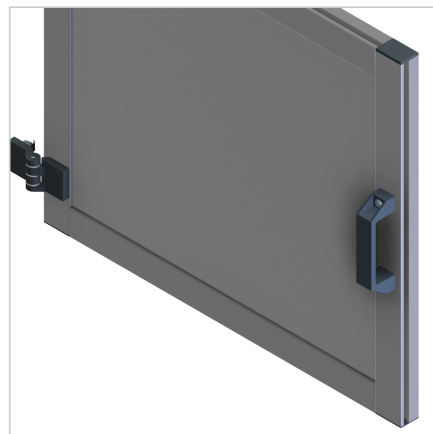

## HANDLE 120 BLACK

Code: 211092/0

Door handle 120 mm in black color for safe, comfortable grip on protective doors made from aluminium profiles.

[Link to the product →](#)

### Technical data/items supplied

- PA, black
- With fastening material steel, zinc plated
- ESD-compatible, also available in black **part no. 321007/0**, upon request
- Weight = 0.101 kg/piece

### Applications

- Doors
- Lids
- Guard units

### Assembly

- Fasten to profile groove with supplied hardware
- Directly on surface element with cylinder head screw M8