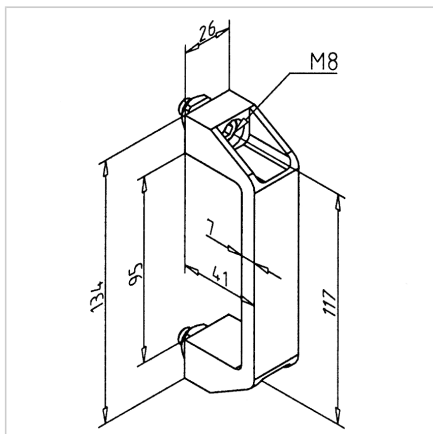

## HANDLE 120 BLACK

Code: 211092/0

Door handle 120 mm in black color for safe, comfortable grip on protective doors made from aluminium profiles.

[Link to the product →](#)

### Technical data/items supplied

- PA, black
- With fastening material steel, zinc plated
- ESD-compatible, also available in black **part no. 321007/0**, upon request
- Weight = 0.101 kg/piece

### Assembly

- Fasten to profile groove with supplied hardware
- Directly on surface element with cylinder head screw M8