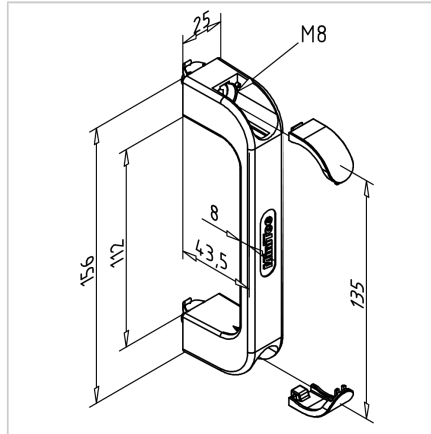

HANDLE 135-30 GREY

Code: 212580/1

Door handle 135-30 in grey color for safe, comfortable grip on protective doors made from aluminium profiles.

[Link to the product →](#)

Technical data/items supplied

- PA, grey
- With fastening material steel, zinc plated
- Weight = 0.079 kg/piece

Applications

- Doors
- Lids
- Guard units

Assembly

- Fasten to profile groove with supplied hardware
- Directly on surface element with cylinder head screw M8