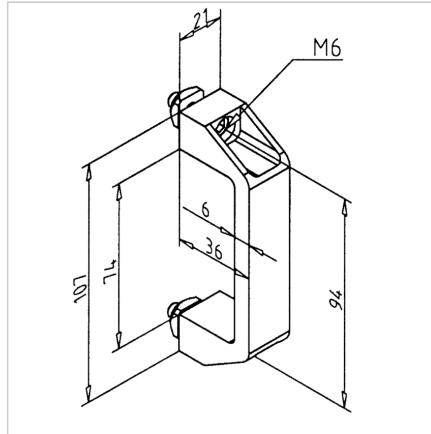

HANDLE 90 BLACK

Code: 211099/0

Door handle 90 mm in black color for safe, comfortable grip on protective doors made from aluminium profiles.

[Link to the product →](#)

Technical data/items supplied

- PA, black
- With fastening material steel, zinc plated
- Weight = 0.050 kg/piece

Applications

- Doors
- Lids
- Guard units

Assembly

- Fasten to profile groove with supplied hardware
- Directly on panel element with cylinder screw M6, length according to material thickness