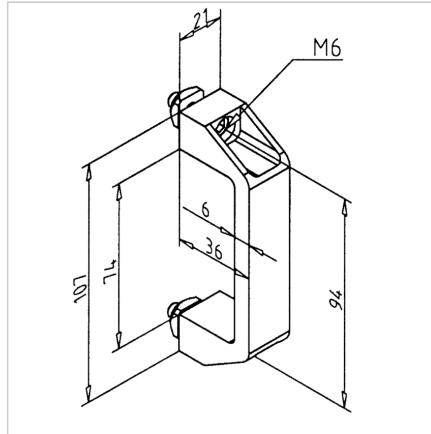

HANDLE 90 GREY

Code: 211099/1

Door handle 90 mm in grey color for safe, comfortable grip on protective doors made from aluminium profiles.

[Link to the product →](#)

Technical data/items supplied

- PA, grey
- With fastening material steel, zinc plated
- For use on vertical struts, handle **part no. 211099/4** (square nuts with position-fixing)
- Upon request, available in black, **part no. 211099/0**
- Weight = 0.030 kg/piece

Applications

- Doors
- Lids
- Guard units

Assembly

- Fasten to profile groove with supplied hardware
- Directly on panel element with cylinder screw M6, length according to material thickness