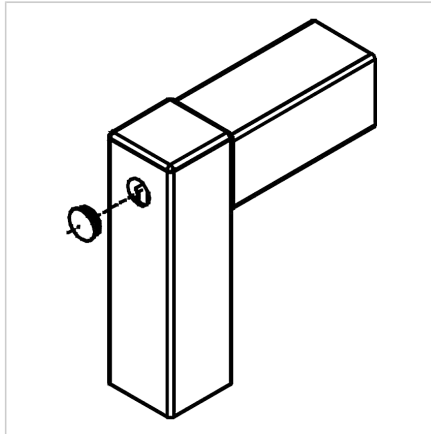

## LAMELLAR PLUG 15 GREY

Code: 221202/1

Lamellar plug 15 for sealing and finishing aluminium profile holes. Easy to install, durable and suitable for industrial use.

[Link to the product →](#)

### Technical data/items supplied

- PE, grey
- Weight = 0.001 kg/piece

### Applications

- For closing off holes with  $\varnothing$  15 mm, particularly in closed G-profiles