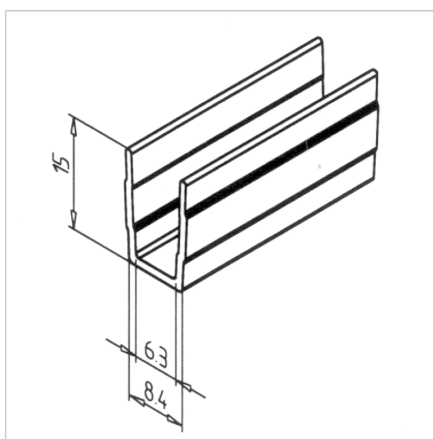

COVER PROFILE LIGHT GREY L=2m

Code: 221070/2

Cover profile 45 in light grey for aesthetic finishing and protection of aluminium profiles series 45, suitable for groove closing or panel insertion.

[Link to the product →](#)

Technical data/items supplied

- PVC, extruded, light grey
- Colour: traffic black similar to RAL 9035
- Weight = 0.060 kg/m
- Bar length = 2 m

Applications

- Mounted with groove inwards: For closing profile grooves
- **Mounted with the groove to the outside:**
For the absorption of surface elements up to 6 mm thickness, dimensional compensation by silicone or sponge rubber cord **part no.** 22.1102/0

Assembly

- Snap or slip into profile groove