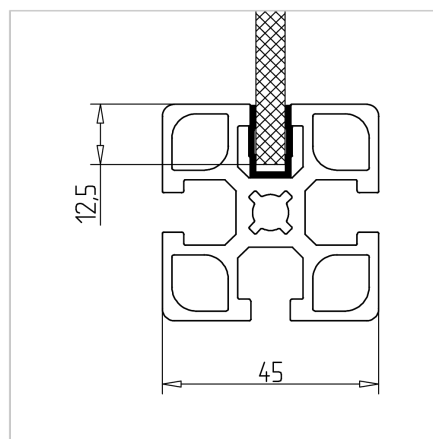

COVER PROFILE LIGHT GREY L=2m

Code: 221070/2

Cover profile 45 in light grey for aesthetic finishing and protection of aluminium profiles series 45, suitable for groove closing or panel insertion.

[Link to the product →](#)

Technical data/items supplied

- PVC, extruded, light grey
- Colour: traffic black similar to RAL 9035
- Weight = 0.060 kg/m
- Bar length = 2 m

Applications

- Mounted with groove inwards: For closing profile grooves
- **Mounted with the groove to the outside:**
For the absorption of surface elements up to 6 mm thickness, dimensional compensation by silicone or sponge rubber cord **part no.** 22.1102/0

Assembly

- Snap or slip into profile groove