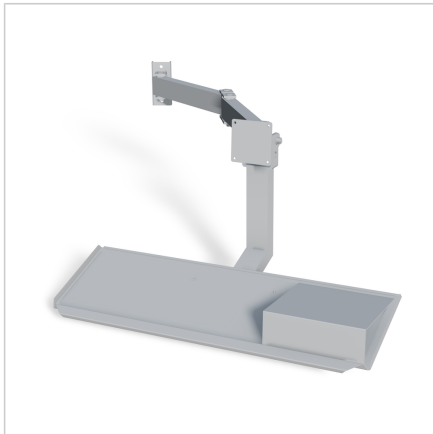

## MONITOR SUPPORT TFT WITH KEYBOARD SHELF 100 DOUBLE JOINT SWIVEL CANTILEVER

Code: 320517/1

Monitor stand allows fast movement of the screen to different heights and angles for optimal adjustment according to user needs.

### Technical data/items supplied

- Steel, powder-coated, grey
- Monitor and keyboard carrier with mouse rack
- With double-articulated swing boom
- Delivery as construction set
- Weight = 7.400 kg/piece

### Applications

- The mouse rack is shiftable and therefore suitable for right and left-handers