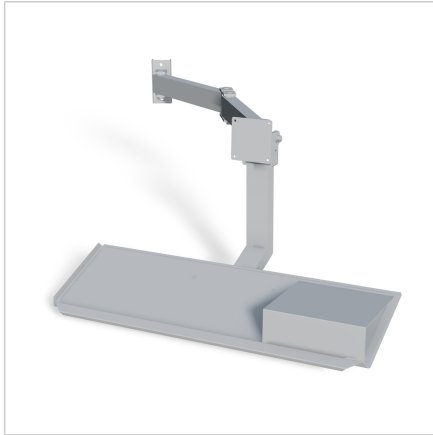

MONITOR SUPPORT TFT WITH KEYBOARD SHELF 100 DOUBLE JOINT SWIVEL CANTILEVER

Code: 320517/1

Monitor stand allows fast movement of the screen to different heights and angles for optimal adjustment according to user needs.

[Link to the product →](#)

Technical data/items supplied

- Steel, powder-coated, grey
- Monitor and keyboard carrier with mouse rack
- With double-articulated swing boom
- Delivery as construction set
- Weight = 7.400 kg/piece

Applications

- The mouse rack is shiftable and therefore suitable for right and left-handers