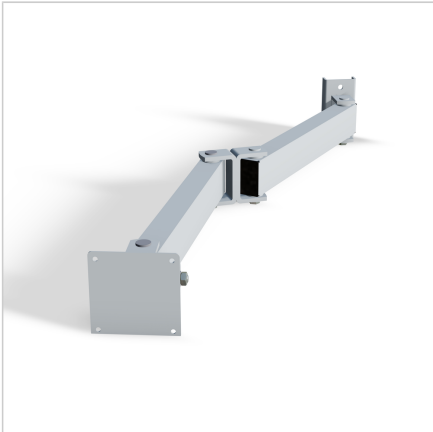

## MONITOR SUPPORT TFT WITH OUT KEYBOARD SHELF WITH VESA CONNECTION ADAPTER 100 MM

Code: 320526/0

Monitor stand provides quick and easy screen installation with stable support for everyday use.

[Link to the product →](#)

### Technical data/items supplied

- Steel, powder-coated, grey
- Weight = 3.654 kg/piece