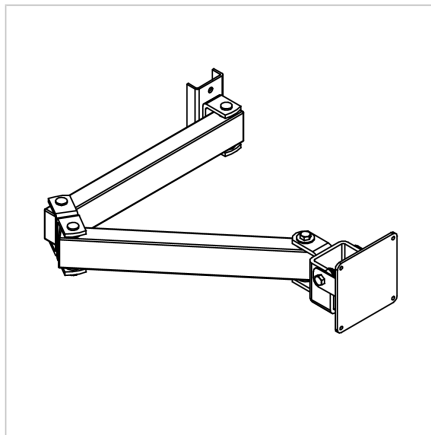

## MONITOR SUPPORT TFT WITH OUT KEYBOARD SHELF WITH VESA CONNECTION ADAPTER 75 MM

Code: 320525/0

Monitor stand allows rotation, tilt, and adjustable screen positioning for the optimal viewing angle.

[Link to the product →](#)

### Technical data/items supplied

- Side panels steel, powder coated, grey
- With double-articulated swing boom
- Weight = 3.640 kg/piece