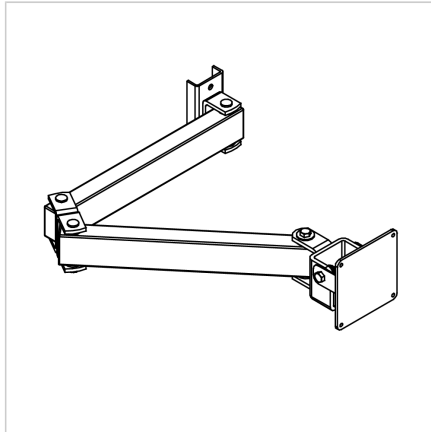

MONITOR SUPPORT TFT WITH OUT KEYBOARD SHELF WITH VESA CONNECTION ADAPTER 75 MM

Code: 320525/0

Monitor stand allows rotation, tilt, and adjustable screen positioning for the optimal viewing angle.

[Link to the product →](#)

Technical data/items supplied

- Side panels steel, powder coated, grey
- With double-articulated swing boom
- Weight = 3.640 kg/piece