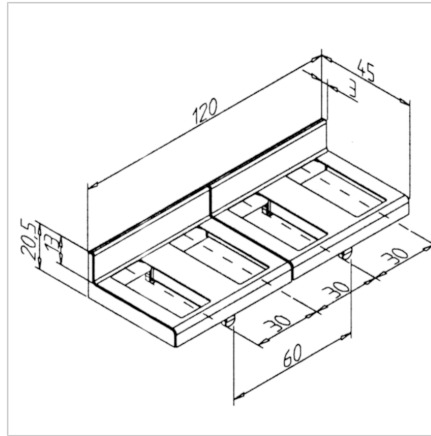

PULLEY CARRIER 45X45R COVER SF

Code: 221128/0

[Link to the product →](#)

Technical data/items supplied

- POM, grey
- Weight = 0.027 kg/piece