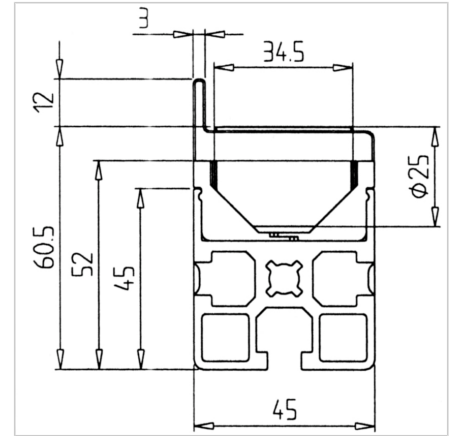

## PULLEY CARRIER 45X45R COVER SF

Code: 221128/0

[Link to the product →](#)

### Technical data/items supplied

- POM, grey
- Weight = 0.027 kg/piece