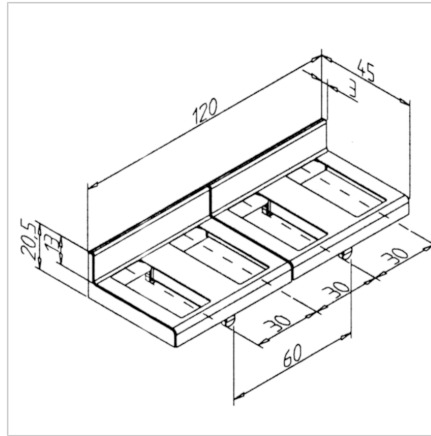

## PULLEY CARRIER 45X45R COVER SF

Code: 221128/0

[Link to the product →](#)

### Technical data/items supplied

- POM, grey
- Weight = 0.027 kg/piece