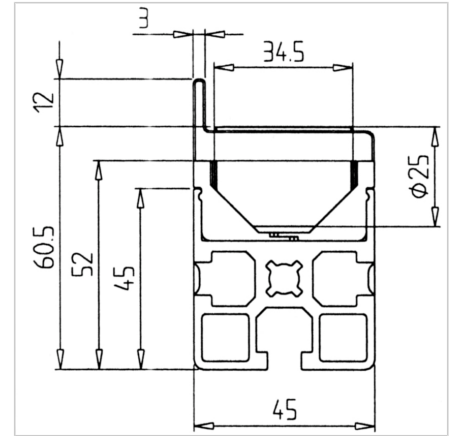

PULLEY CARRIER 45X45R COVER SF

Code: 221128/0

[Link to the product →](#)

Technical data/items supplied

- POM, grey
- Weight = 0.027 kg/piece