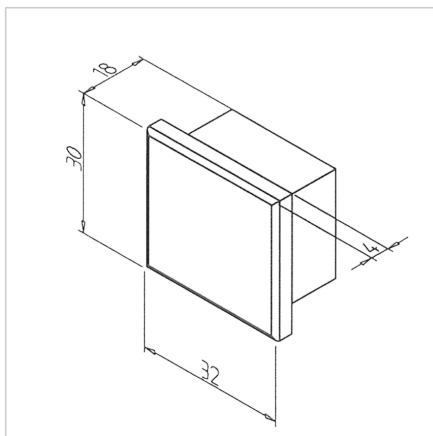

SEALING CAP C-RAIL 30

Code: 320223/0

End cap for C-profile provides a safe and aesthetic finish for the guide profile and prevents tools from falling out of the track.

[Link to the product →](#)

Technical data/items supplied

- Plastic, black
- Weight = 0.006 kg/piece

Applications

- Closing of both rail ends

Assembly

- Press onto C-profile rail