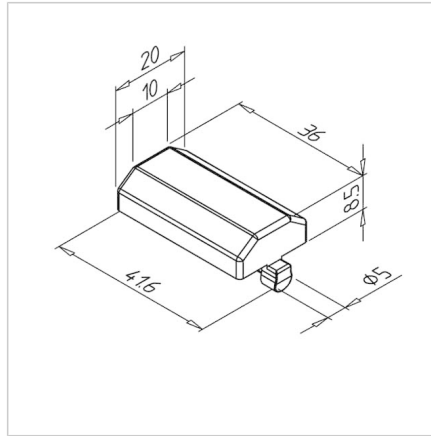

ROLLER CARRIER BACKING PADS

Code: 210940/0

[Link to the product →](#)

Technical data/items supplied

- POM, grey RAL 7012
- Suitable for roller carrier
- Weight = 0.004 kg/piece

Applications

- For use in roller carriers instead of D25 roller for braking transport material
- To prevent rolling away on the installation site

Assembly

- Clip into the roller carrier instead of a roller