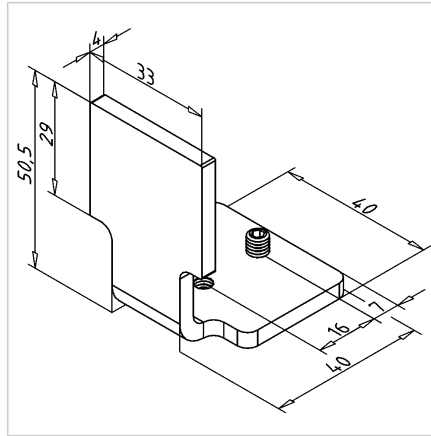

## SPACER WITH STOP LONG FRS

Code: 320694/0

[Link to the product →](#)

### Technical data/items supplied

- Stainless steel
- Setscrew, galvanised steel
- Weight = 0.084 kg/piece

### Assembly

- Push into profile and fix with setscrew