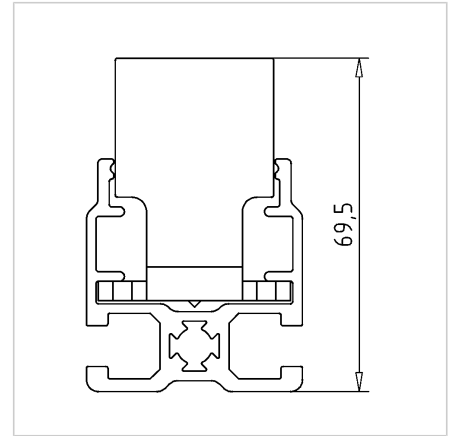

## SPACER WITH STOP LONG FRS

Code: 320694/0

[Link to the product →](#)

### Technical data/items supplied

- Stainless steel
- Setscrew, galvanised steel
- Weight = 0.084 kg/piece