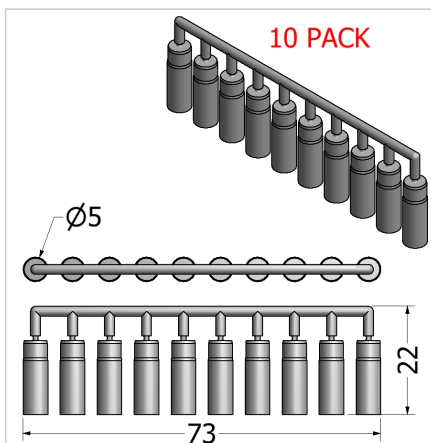

SPARE PIN END CAP Z GREY THREAD OF 10 PIECES

Code: 221009/1

Spare pin for fastening plastic end caps to aluminum profiles.

[Link to the product →](#)

Technical data/items supplied

- ABS, grey
- Weight = 0.003 kg/piece

Applications

- for fixing the end caps Z

Assembly

- Use rubber hammer to drive in lock pin flush with the profile