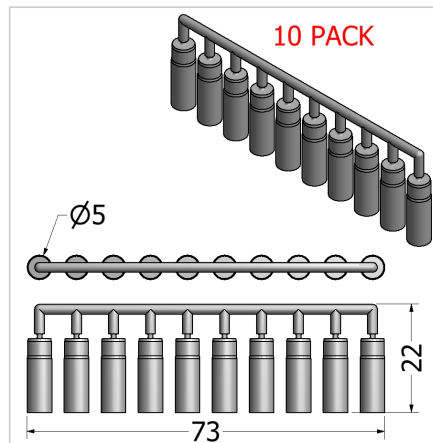

SPARE PIN END CAP Z GREY THREAD OF 10 PIECES

Code: 221009/1

Spare pin for fastening plastic end caps to aluminum profiles.

[Link to the product →](#)

Technical data/items supplied

- ABS, grey
- Weight = 0.003 kg/piece

Applications

- for fixing the end caps Z

Assembly

- Use rubber hammer to drive in lock pin flush with the profile