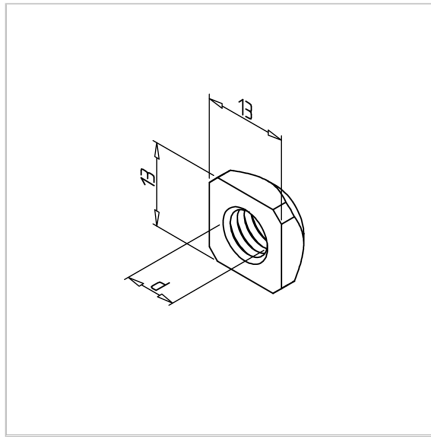

SQUARE-NUT M6 STAINLESS

Code: 211330/1

Square nut M6 x 13 stainless steel, for strong and reliable fastening in aluminium constructions and industrial applications.

[Link to the product →](#)

Technical data/items supplied

- Stainless steel
- Thread (d) : M 6
- Weight = 0.005 kg/piece