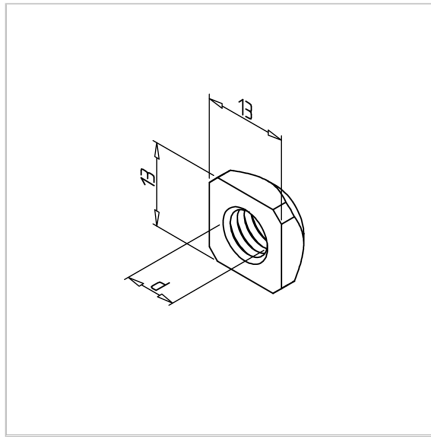

## SQUARE-NUT M8 STAINLESS

Code: 211351/1

Square nut M8 x 13 stainless steel, for strong and reliable fastening in aluminium constructions and industrial applications.

[Link to the product →](#)

### Technical data/items supplied

- Stainless steel
- Thread (d) : M 8
- Weight = 0.004 kg/piece