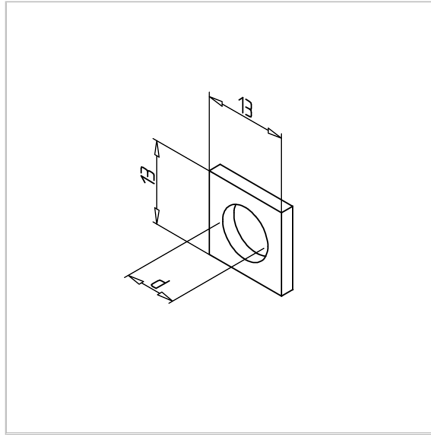

## SQUARE WASHER 8 STAINLESS

Code: 211360/1

Square washer 8 made of stainless steel for secure and corrosion-resistant fastening of aluminium profiles. Ensures even load distribution.

[Link to the product →](#)

### Technical data/items supplied

- Stainless steel
- Diameter (d) : 8.5 mm
- Weight = 0.002 kg/piece