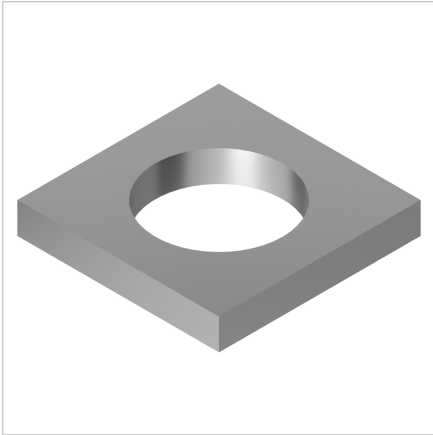

## SQUARE WASHER 8 STAINLESS

Code: 211360/1

Square washer 8 made of stainless steel for secure and corrosion-resistant fastening of aluminium profiles. Ensures even load distribution.

[Link to the product →](#)

### Technical data/items supplied

- Stainless steel
- Diameter (d) : 8.5 mm
- Weight = 0.002 kg/piece