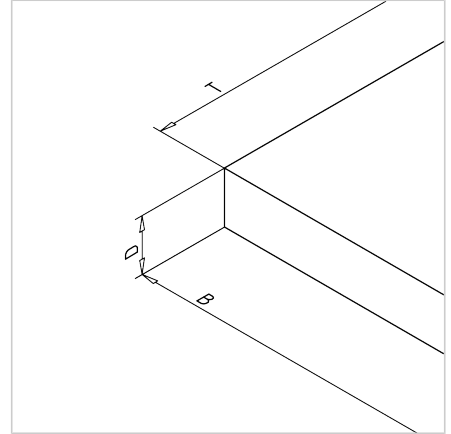

TABLETOPS

Code: 320401/50

Workbench top provides a solid, stable surface for efficient work and a well-organized workstation.

[Link to the product →](#)

Technical data/items supplied

- Versions in other materials, thicknesses and colors are available on request.
- Processing according to customer requirements possible on request.