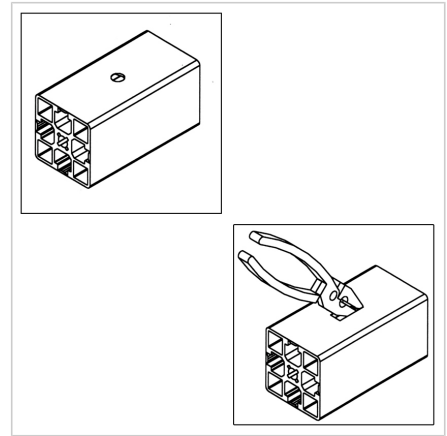

TEAR-OFF PLIER FOR OPENING PROFILE GROOVES

Code: 260814/0

[Link to the product →](#)

Technical data/items supplied

- Metal pliers with plastic handle
- Weight = 0.150 kg/piece

Applications

- For breaking the profile groove in case of closed profiles

Assembly

- Fit the flat pliers to the closed groove and break the groove by repeated swiveling