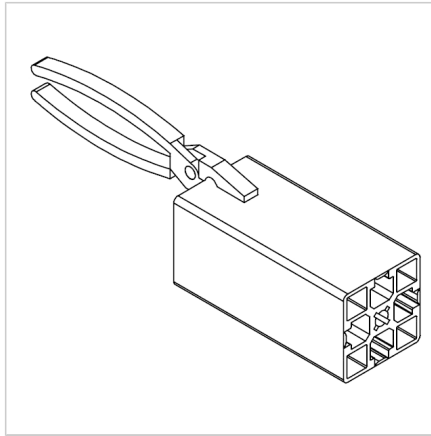

TEAR-OFF PLIER FOR OPENING PROFILE GROOVES

Code: 260814/0

[Link to the product →](#)

Technical data/items supplied

- Metal pliers with plastic handle
- Weight = 0.150 kg/piece

Applications

- For breaking the profile groove in case of closed profiles

Assembly

- Fit the flat pliers to the closed groove and break the groove by repeated swiveling