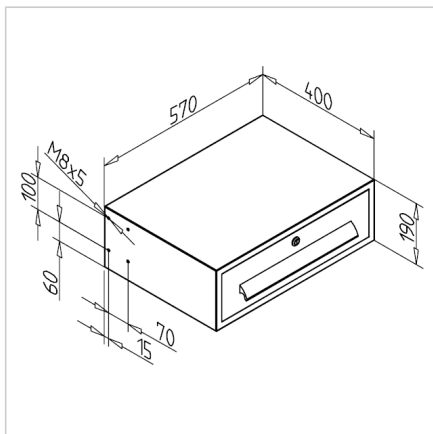

UNDER COUNTER CABINET WITH DRAWERS 200

Code: 320809/0

Workbench drawer 200 keeps the workspace organized and tools easily accessible.

[Link to the product →](#)

Technical data/items supplied

- Steel, lacquered
- Without fastening kit
- Color:
 - Corpus light grey RAL 7035
 - Drawer brilliant blue RAL 5007
- Cylinder lock with 2 keys
- Max. load capacity: 35kg
- Large handle bar with label adapter
- Can be pulled out up to 80 %
- Weight = 10.410 kg/piece

Assembly

- Use side threads or drill your own holes
- Alternatively with mounting set for under counter cabinet **part no. 320806/0**
Insert 4 x 8.5 holes at the appropriate location