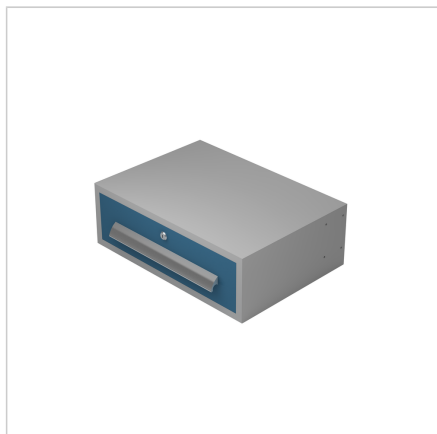

UNDER COUNTER CABINET WITH DRAWERS 200

Code: 320809/0

Workbench drawer 200 keeps the workspace organized and tools easily accessible.

[Link to the product →](#)

Technical data/items supplied

- Steel, lacquered
- Without fastening kit
- Color:
 - Corpus light grey RAL 7035
 - Drawer brilliant blue RAL 5007
- Cylinder lock with 2 keys
- Max. load capacity: 35kg
- Large handle bar with label adapter
- Can be pulled out up to 80 %
- Weight = 10.410 kg/piece

Assembly

- Use side threads or drill your own holes
- Alternatively with mounting set for under counter cabinet **part no. 320806/0**
Insert 4 x 8.5 holes at the appropriate location