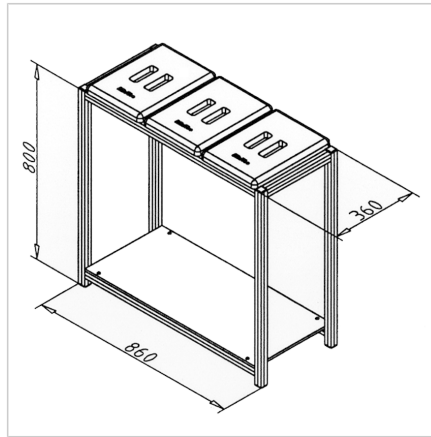

WASTE COLLECTOR INDEPENDENT

Code: 290022/0

Recycling bins allow easy sorting, clear collection of different waste types, and contribute to a tidy and organized workspace.

[Link to the product →](#)

Technical data/items supplied

- Sturdy frame of profile 30 x 30, anodized E6 / EV1
- Delivery as construction set
- With shelf
- 3 covers ABS, grey
- Weight = 7.023 kg/piece

Applications

- For separate collection of 3 kinds of recyclable materials
- Just put plastic bags over the screw heads
- Also suitable for use outdoors